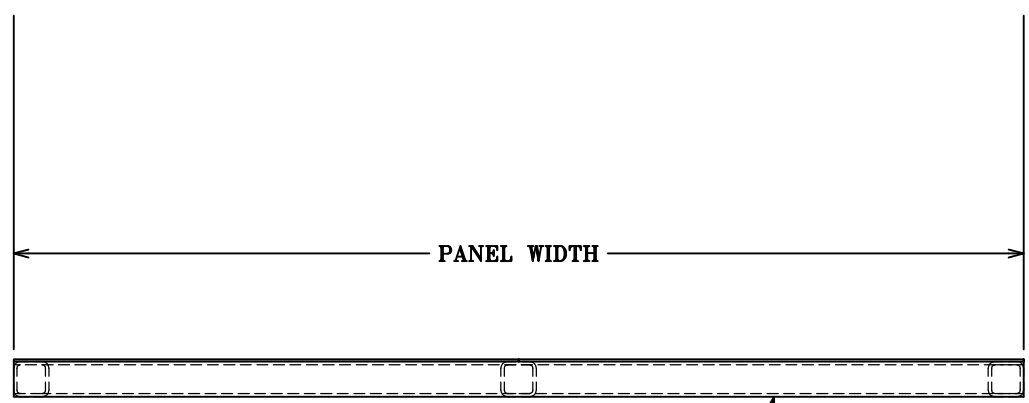

# Ametco

P.O. BOX 12110  
4326 HAMANN PARKWAY  
WILLOUGHBY, OHIO 44096  
PHONE (440) 951-4300

CONTRACT NO. \_\_\_\_\_ \*\*\*\*\*

FABRICATION DETAIL PG. \_\_\_ OF \_\_\_

T.S. 2x2x $\frac{3}{16}$ "

**301 PERFORATED SUNSHADE**