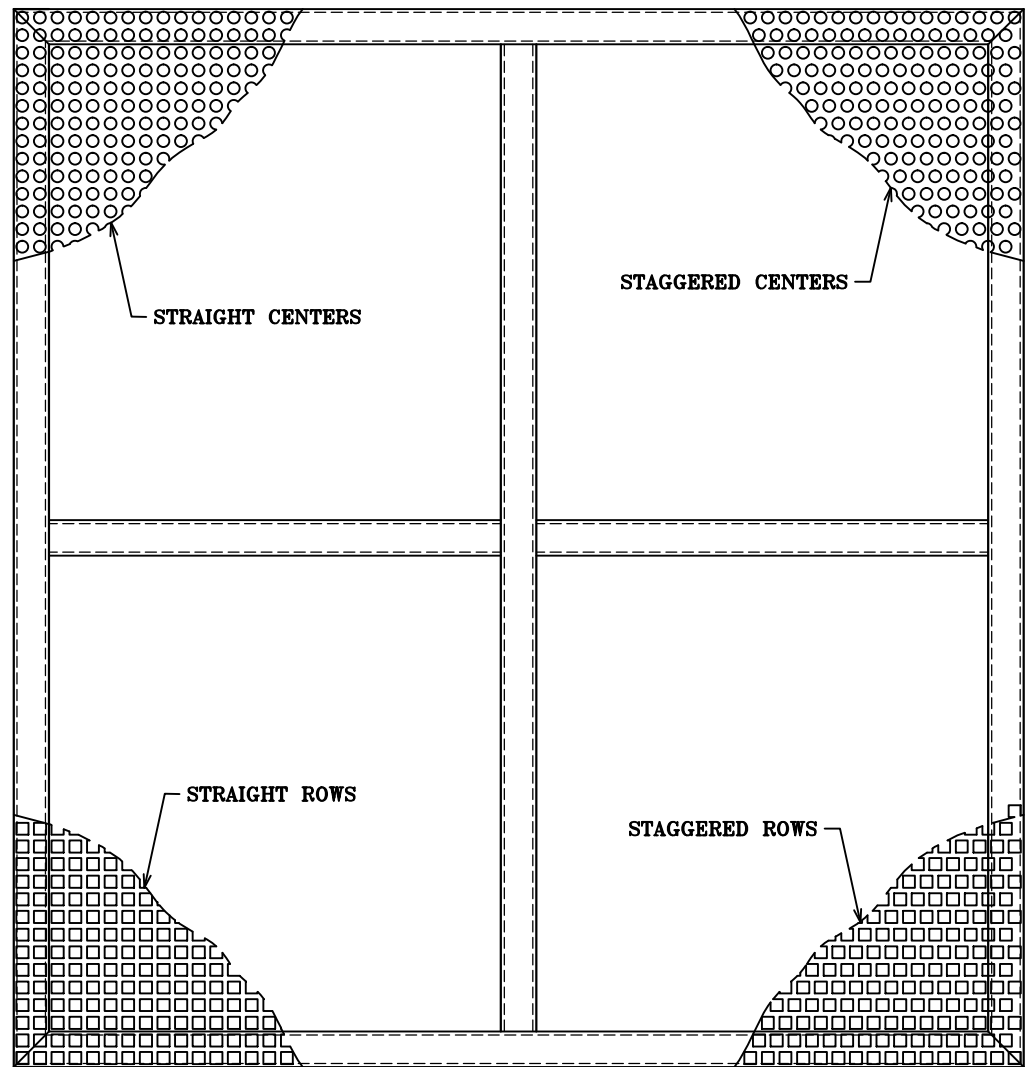

# Ametco

P.O. BOX 12110  
4326 HAMANN PARKWAY  
WILLOUGHBY, OHIO 44096  
PHONE (440) 951-4300

CONTRACT NO. \_\_\_\_\_ \*\*\*\*\*

FABRICATION DETAIL PG. \_\_\_ OF \_\_\_

T.S. 2x2x $\frac{3}{16}$ "

**301 PERFORATED SUNSHADE**