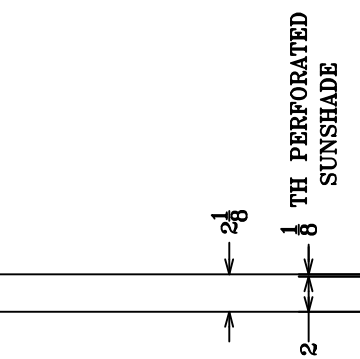

# Ametco

P.O. BOX 12110  
4326 HAMANN PARKWAY  
WILLOUGHBY, OHIO 44096  
PHONE (440) 951-4300

CONTRACT NO. \_\_\_\_\_ \*\*\*\*\*

FABRICATION DETAIL PG. \_\_\_ OF \_\_\_

T.S. 2x2x $\frac{3}{16}$ "

**301 PERFORATED SUNSHADE**