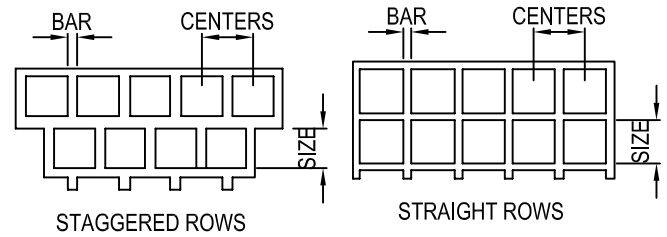

AMETCO MANUFACTURING CORPORATION  
 4326 HAMANN PARKWAY P.O. BOX 1210  
 WILLOUGHBY, OHIO 44096  
 800-321-7042 TOLL FREE  
 PHONE: (440) 951-4300  
 FAX: (440) 951-2542  
 www.ametco.com

- SELECT DESIRED PERFORATED PATTERN
- ROUND:
- STAGGERED CENTERS
  - STRAIGHT CENTERS
- SQUARE:
- STAGGERED ROWS
  - STRAIGHT ROWS

TUBE FRAME SUPPORT FOR PERFORATED SUNSHADE

PERFORATED PATTERNS

ROUND

SQUARE

NOTES:

1. INSTALLATION TO BE COMPLETED IN ACCORDANCE WITH MANUFACTURER'S SPECIFICATIONS.
2. DO NOT SCALE DRAWINGS.