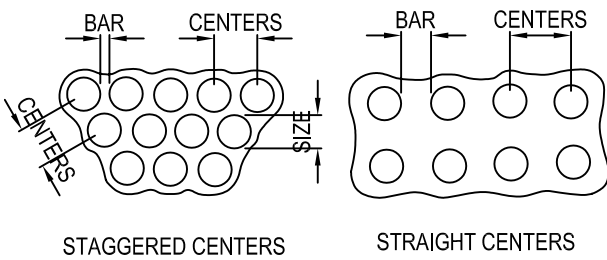

AMETCO MANUFACTURING CORPORATION  
 4326 HAMANN PARKWAY P.O. BOX 1210  
 WILLOUGHBY, OHIO 44096  
 800-321-7042 TOLL FREE  
 PHONE: (440) 951-4300  
 FAX: (440) 951-2542  
 www.ametco.com

- SELECT DESIRED PERFORATED PATTERN
- ROUND:
- STAGGERED CENTERS
  - STRAIGHT CENTERS
- SQUARE:
- STAGGERED ROWS
  - STRAIGHT ROWS

TUBE FRAME SUPPORT FOR PERFORATED SUNSHADE

PERFORATED PATTERNS

ROUND

SQUARE

NOTES:

1. INSTALLATION TO BE COMPLETED IN ACCORDANCE WITH MANUFACTURER'S SPECIFICATIONS.
2. DO NOT SCALE DRAWINGS.