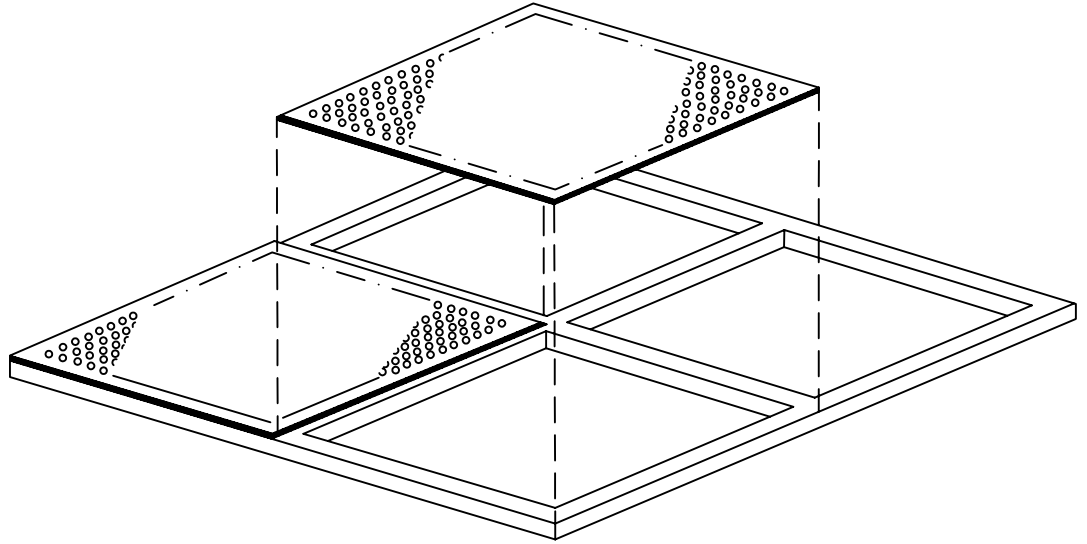

AMETCO MANUFACTURING CORPORATION  
 4326 HAMANN PARKWAY P.O. BOX 1210  
 WILLOUGHBY, OHIO 44096  
 800-321-7042 TOLL FREE  
 PHONE: (440) 951-4300  
 FAX: (440) 951-2542  
 www.ametco.com

- SELECT DESIRED PERFORATED PATTERN
- ROUND:
- STAGGERED CENTERS
  - STRAIGHT CENTERS
- SQUARE:
- STAGGERED ROWS
  - STRAIGHT ROWS

TUBE FRAME SUPPORT FOR PERFORATED SUNSHADE

PERFORATED PATTERNS

ROUND

SQUARE

NOTES:

1. INSTALLATION TO BE COMPLETED IN ACCORDANCE WITH MANUFACTURER'S SPECIFICATIONS.
2. DO NOT SCALE DRAWINGS.