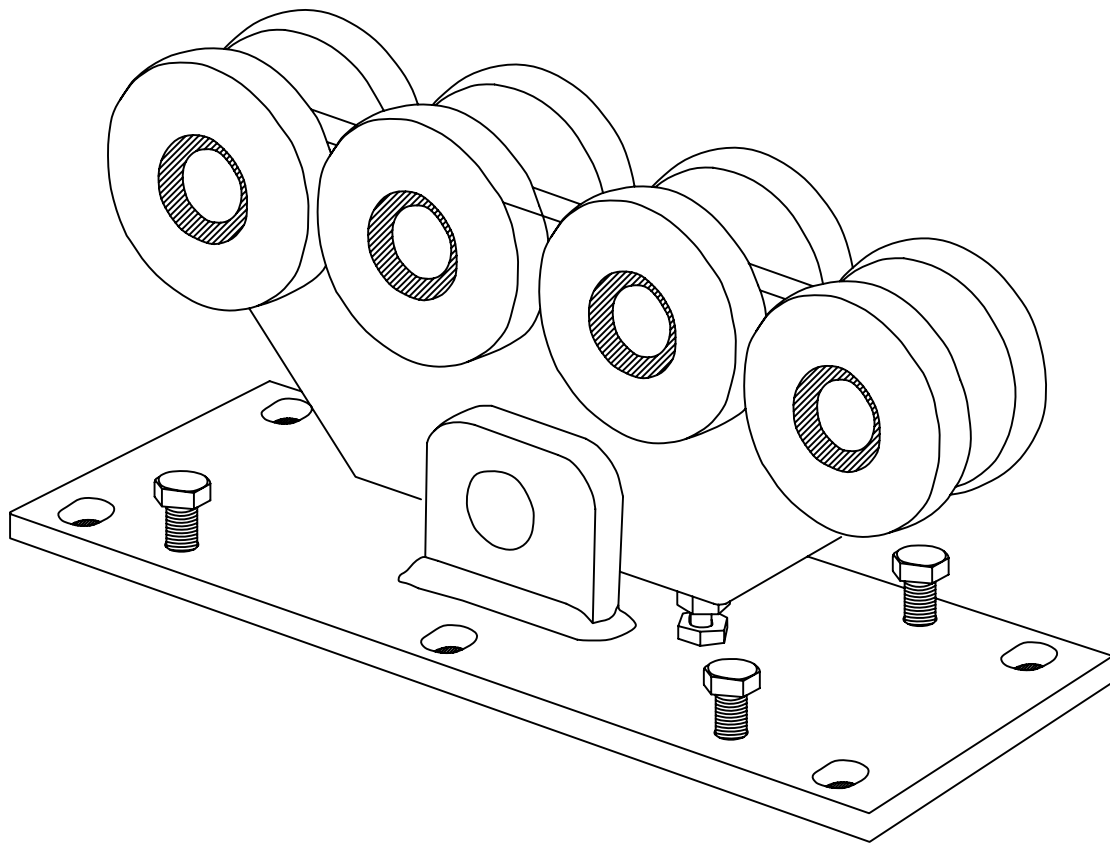

AMETCO MANUFACTURING CORPORATION  
4326 HAMANN PARKWAY P.O. BOX 1210  
WILLOUGHBY, OHIO 44096  
800-321-7042 TOLL FREE  
PHONE: (440) 951-4300  
FAX: (440) 951-2542  
www.ametco.com

NOTES:

1. INSTALLATION TO BE COMPLETED IN ACCORDANCE WITH MANUFACTURER'S SPECIFICATIONS.
2. DO NOT SCALE DRAWINGS.

**STEEL MONORAIL CANTILEVER GATE-8 WHEEL CARRIAGE**