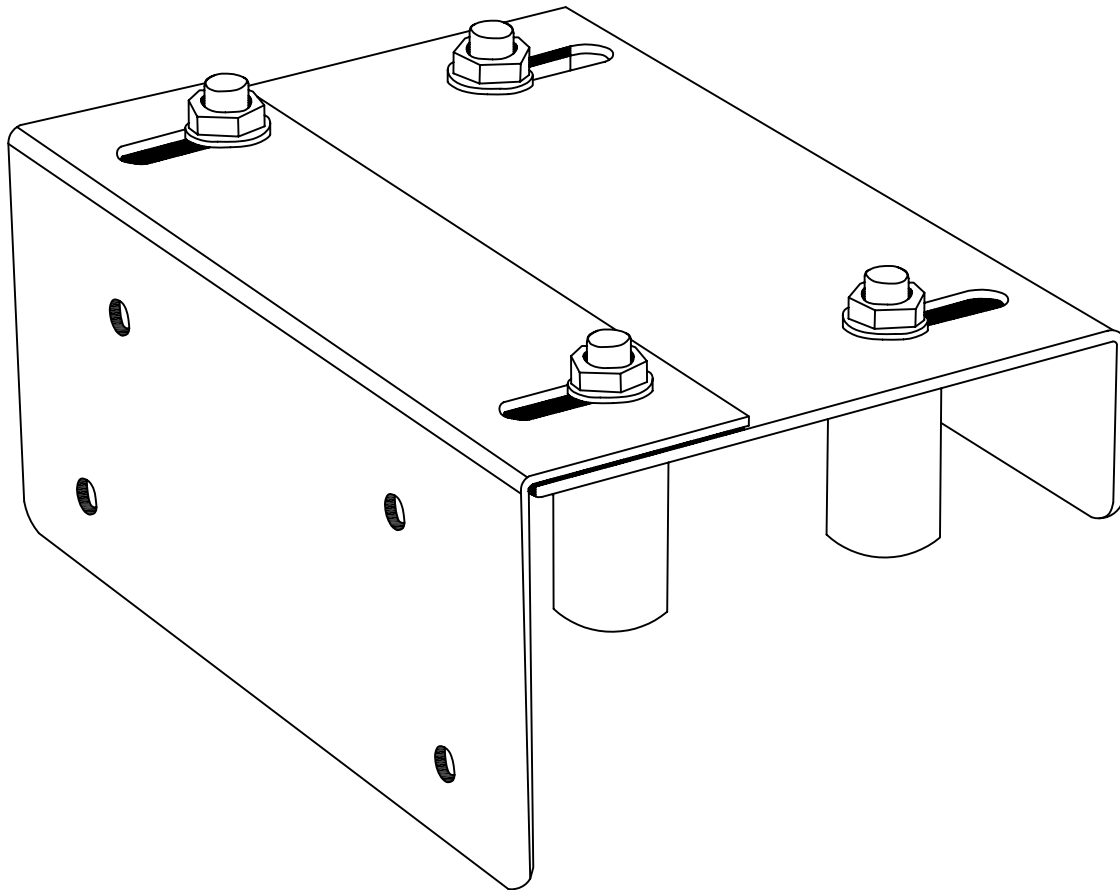

NOTES:

1. INSTALLATION TO BE COMPLETED IN ACCORDANCE WITH MANUFACTURER'S SPECIFICATIONS.
2. DO NOT SCALE DRAWINGS.

MONORAIL CANTILEVER GATE GUIDE WHEELS