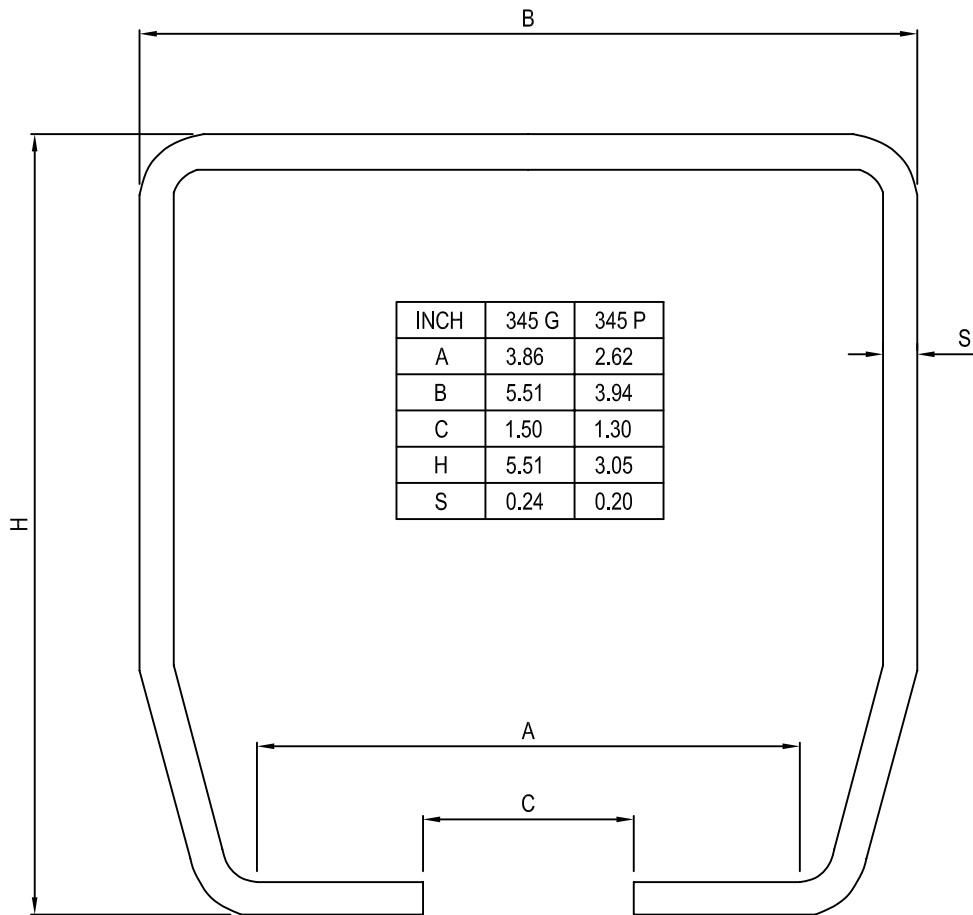

AMETCO MANUFACTURING CORPORATION
 4326 HAMANN PARKWAY P.O. BOX 1210
 WILLOUGHBY, OHIO 44096
 800-321-7042 TOLL FREE
 PHONE: (440) 951-4300
 FAX: (440) 951-2542
 www.ametco.com

NOTES:

1. INSTALLATION TO BE COMPLETED IN ACCORDANCE WITH MANUFACTURER'S SPECIFICATIONS.
2. DO NOT SCALE DRAWINGS.

STEEL MONORAIL CANTILEVER GATE TRACK