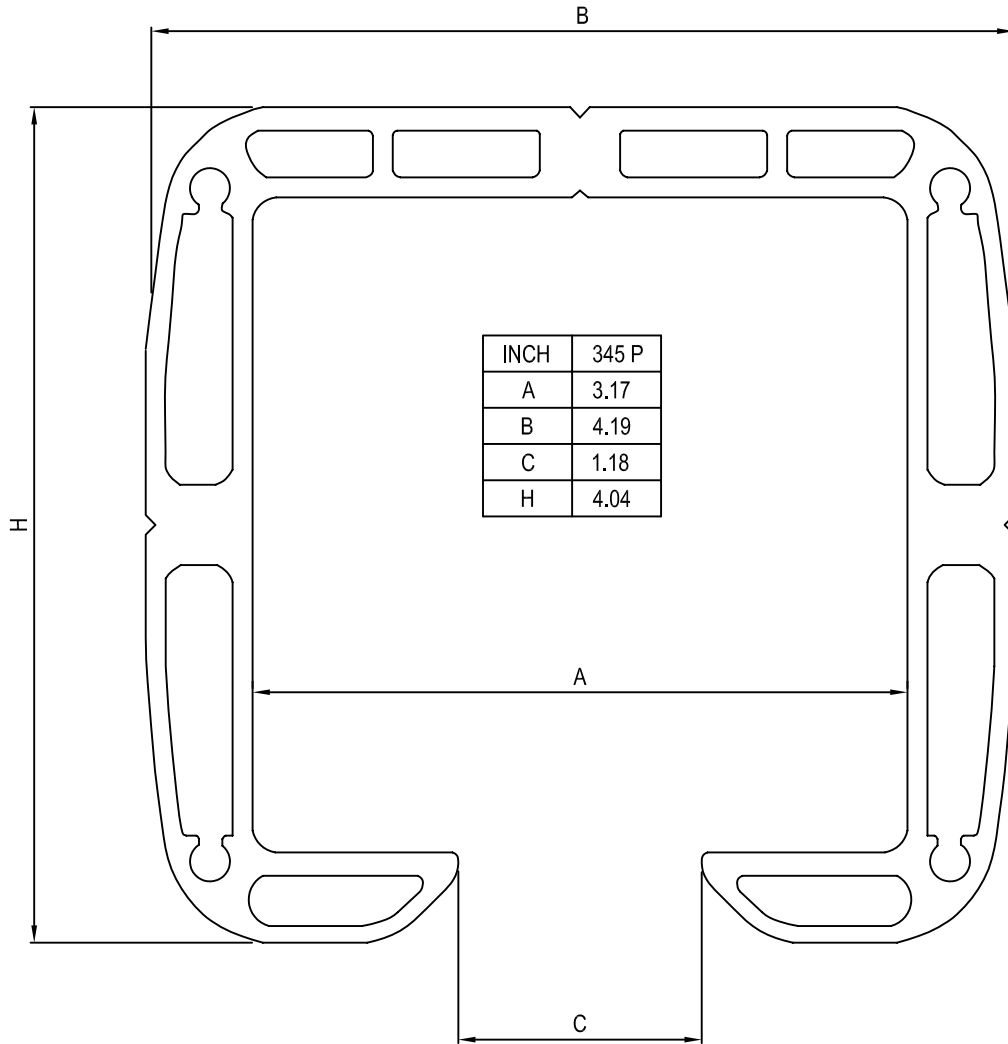

AMETCO MANUFACTURING CORPORATION  
 4326 HAMANN PARKWAY P.O. BOX 1210  
 WILLOUGHBY, OHIO 44096  
 800-321-7042 TOLL FREE  
 PHONE: (440) 951-4300  
 FAX: (440) 951-2542  
 www.ametco.com

**NOTES:**

1. INSTALLATION TO BE COMPLETED IN ACCORDANCE WITH MANUFACTURER'S SPECIFICATIONS.
2. DO NOT SCALE DRAWINGS.

**ALUMINUM MONORAIL CANTILEVER GATE TRACK**