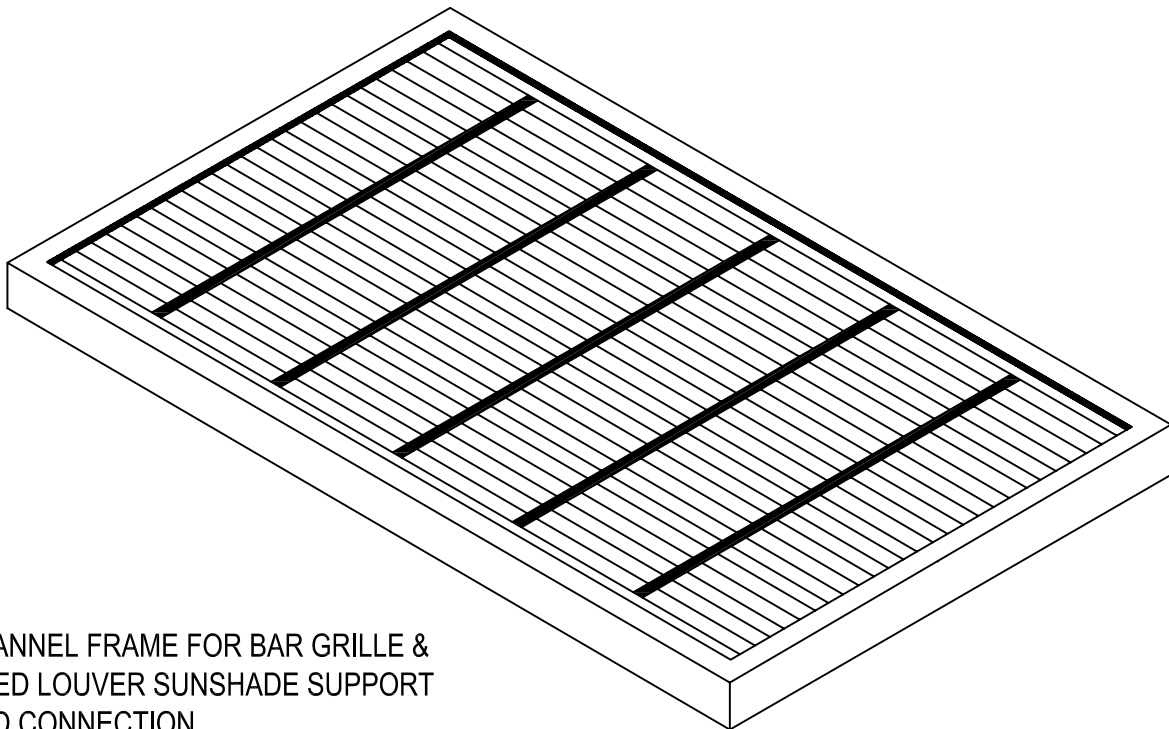

AMETCO MANUFACTURING CORPORATION  
4326 HAMANN PARKWAY P.O. BOX 1210  
WILLOUGHBY, OHIO 44096  
800-321-7042 TOLL FREE  
PHONE: (440) 951-4300  
FAX: (440) 951-2542  
www.ametco.com

CHANNEL FRAME FOR BAR GRILLE &  
FIXED LOUVER SUNSHADE SUPPORT  
ROD CONNECTION

**SUNSHADES**

CHANNEL FRAME FOR BAR GRILLE & FIXED LOUVER SUNSHADE