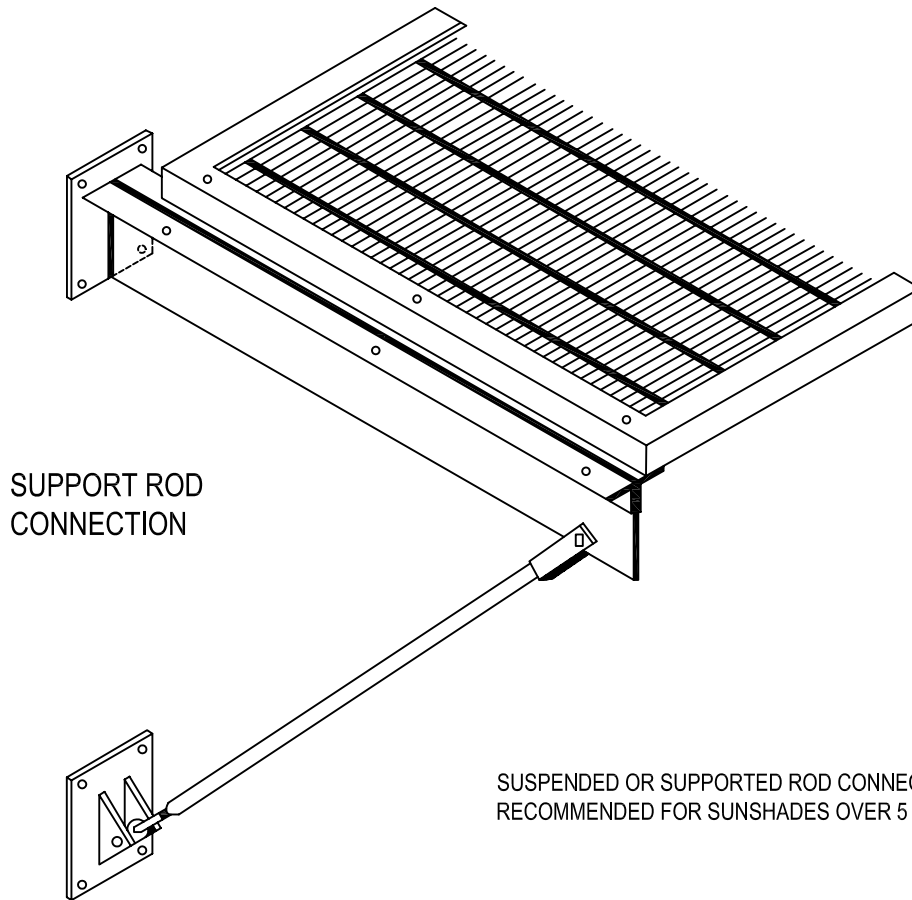

AMETCO MANUFACTURING CORPORATION
4326 HAMANN PARKWAY P.O. BOX 1210
WILLOUGHBY, OHIO 44096
800-321-7042 TOLL FREE
PHONE: (440) 951-4300
FAX: (440) 951-2542
www.ametco.com

SUSPENDED OR SUPPORTED ROD CONNECTIONS ARE
RECOMMENDED FOR SUNSHADES OVER 5 FEET WIDE