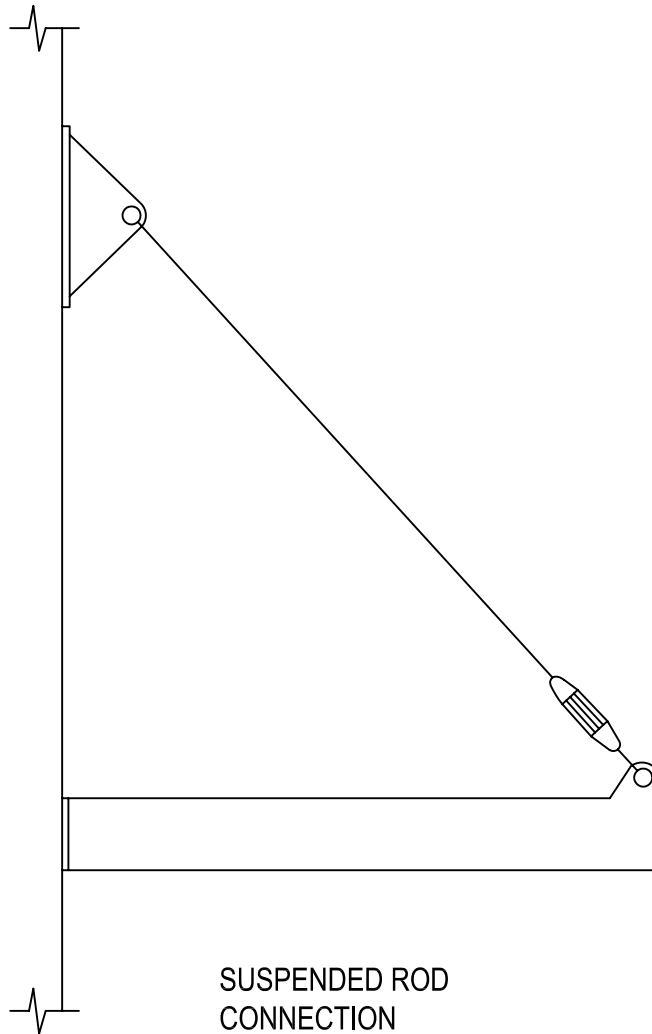

AMETCO MANUFACTURING CORPORATION
4326 HAMANN PARKWAY P.O. BOX 1210
WILLOUGHBY, OHIO 44096
800-321-7042 TOLL FREE
PHONE: (440) 951-4300
FAX: (440) 951-2542
www.ametco.com

SUSPENDED OR SUPPORTED ROD CONNECTIONS ARE RECOMMENDED FOR SUNSHADES OVER 5 FEET WIDE.