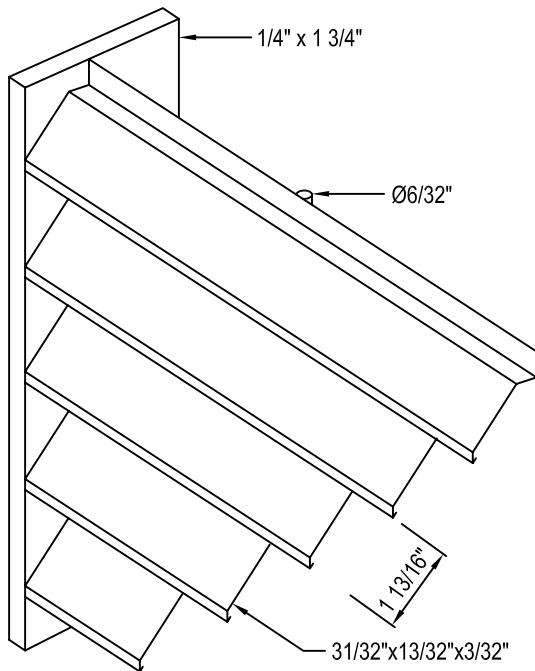

SHADOW DESIGN			
DESIGN	OPEN AREA	VISUAL SCREENING	MAX. LENGTH
SHADOW 100	40.8%	100%	60"

NOTES:

1. INSTALLATION TO BE COMPLETED IN ACCORDANCE WITH MANUFACTURER'S SPECIFICATIONS.
2. DO NOT SCALE DRAWINGS.