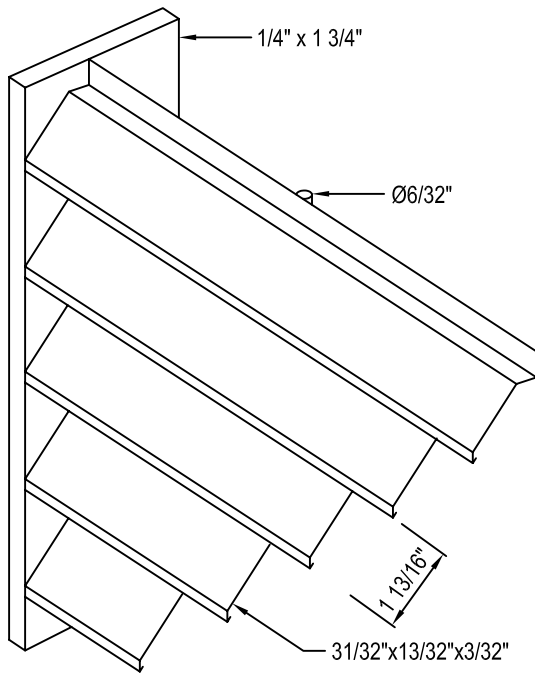

SHADOW DESIGN			
DESIGN	OPEN AREA	VISUAL SCREENING	MAX. LENGTH
SHADOW 100	40.8%	100%	72"

NOTES:

1. INSTALLATION TO BE COMPLETED IN ACCORDANCE WITH MANUFACTURER'S SPECIFICATIONS.
2. DO NOT SCALE DRAWINGS.