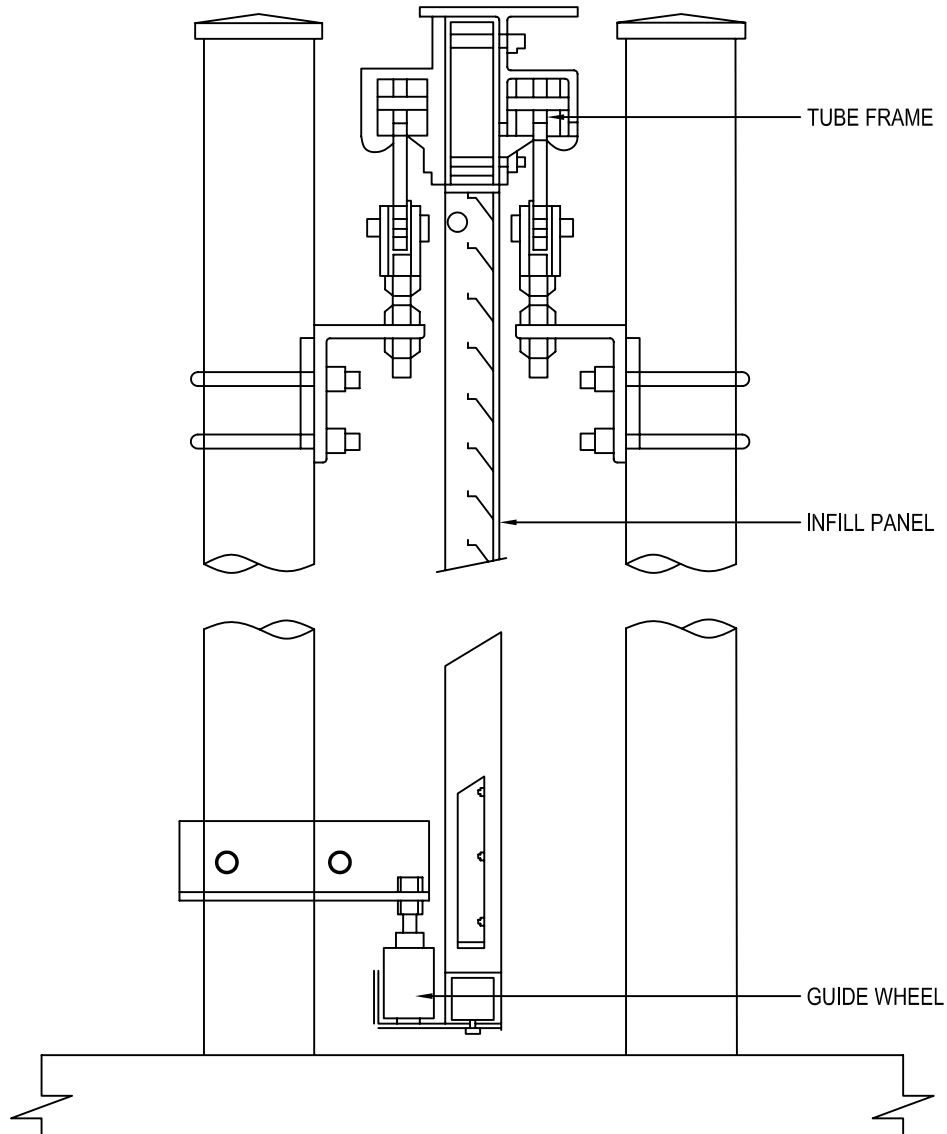

NOTES:

1. INSTALLATION TO BE COMPLETED IN ACCORDANCE WITH MANUFACTURER'S SPECIFICATIONS.
2. DO NOT SCALE DRAWINGS.

CANTILEVER GATE TRACK CONFIGURATION

DOUBLE TRACK, TOP MOUNTED