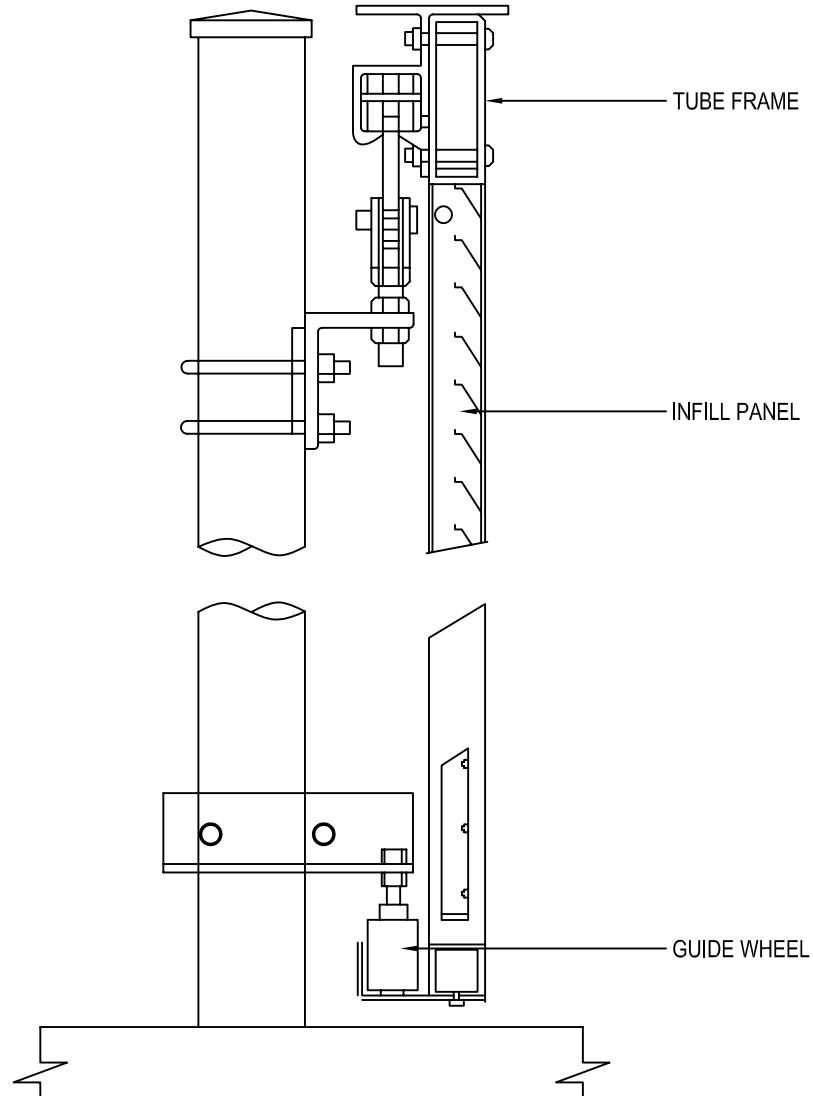

NOTES:

1. INSTALLATION TO BE COMPLETED IN ACCORDANCE WITH MANUFACTURER'S SPECIFICATIONS.
2. DO NOT SCALE DRAWINGS.

ALUMINUM TRACK CANTILEVER GATE

ALUMINUM T-TRACK, TOP MOUNTED