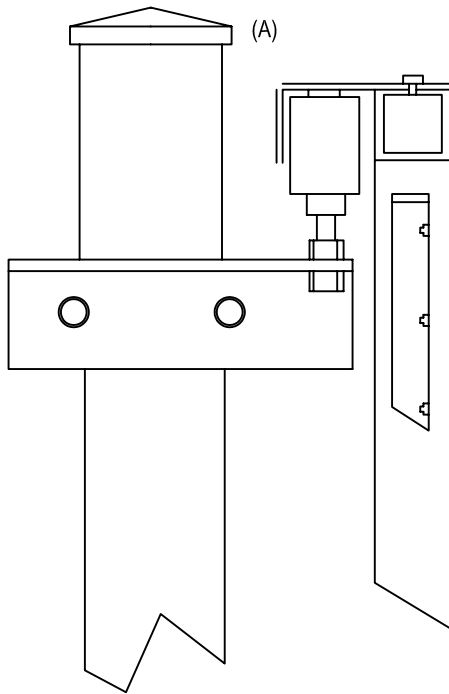

NOTES:

1. INSTALLATION TO BE COMPLETED IN ACCORDANCE WITH MANUFACTURER'S SPECIFICATIONS.
2. DO NOT SCALE DRAWINGS.

ALUMINUM TRACK CANTILEVER GATE HARDWARE

GUIDE WHEEL