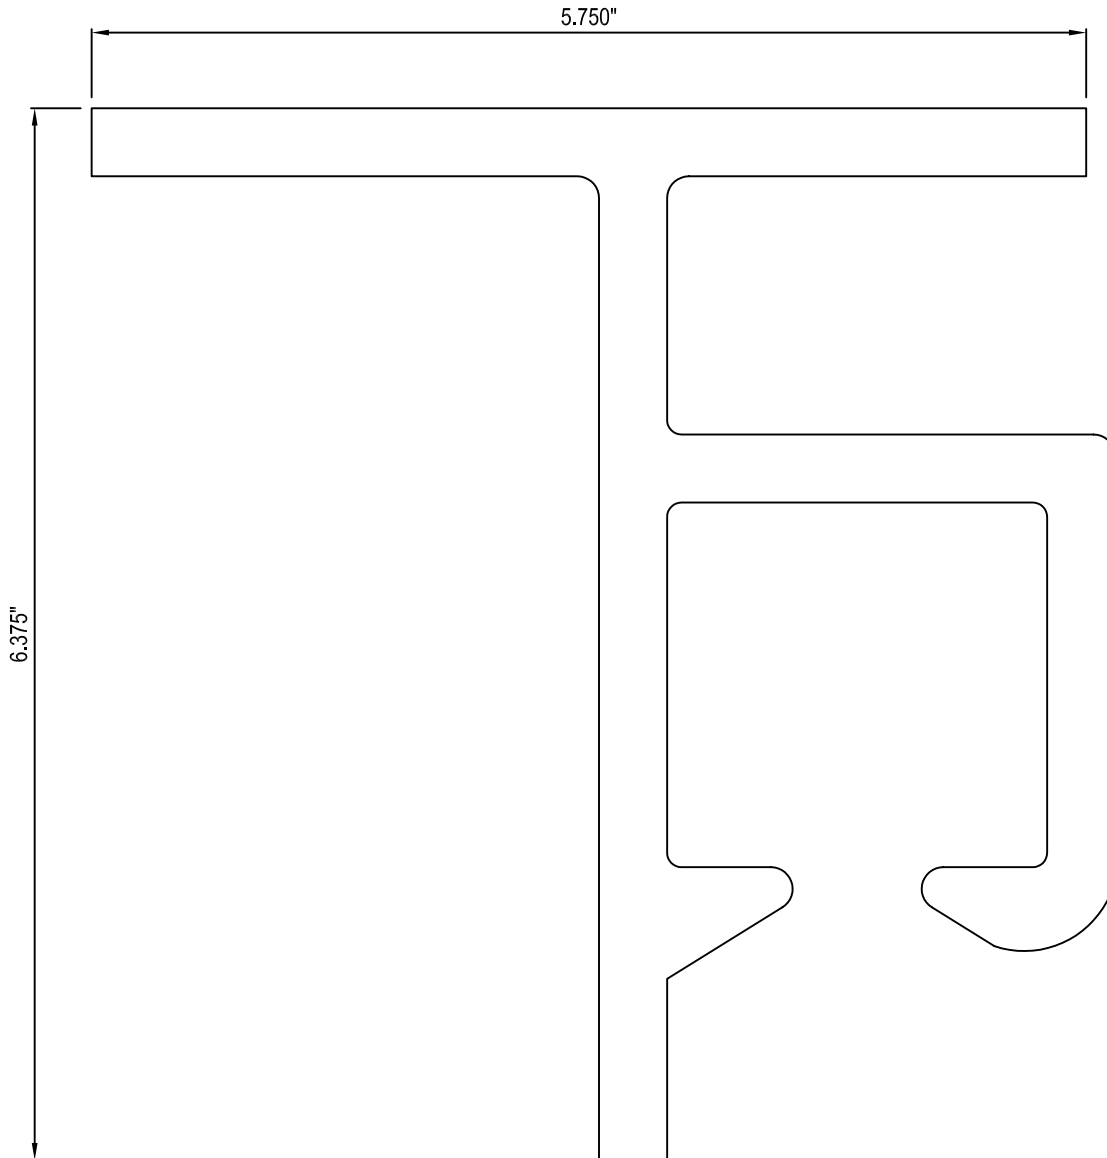

AMETCO MANUFACTURING CORPORATION  
4326 HAMANN PARKWAY P.O. BOX 1210  
WILLOUGHBY, OHIO 44096  
800-321-7042 TOLL FREE  
PHONE: (440) 951-4300  
FAX: (440) 951-2542  
www.ametco.com

**NOTES:**

1. INSTALLATION TO BE COMPLETED IN ACCORDANCE WITH MANUFACTURER'S SPECIFICATIONS.
2. DO NOT SCALE DRAWINGS.

**ALUMINUM TRACK CANTILEVER GATE HARDWARE**

ALUMINUM T-TRACK