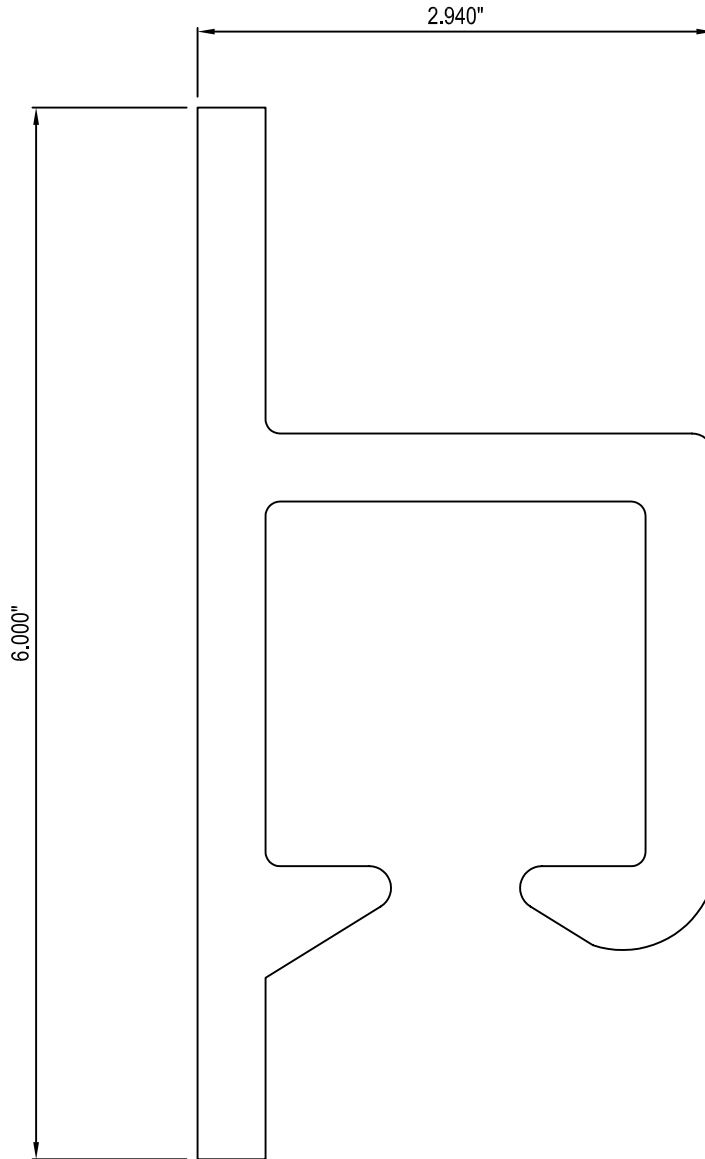

AMETCO MANUFACTURING CORPORATION
4326 HAMANN PARKWAY P.O. BOX 1210
WILLOUGHBY, OHIO 44096
800-321-7042 TOLL FREE
PHONE: (440) 951-4300
FAX: (440) 951-2542
www.ametco.com

NOTES:

1. INSTALLATION TO BE COMPLETED IN ACCORDANCE WITH MANUFACTURER'S SPECIFICATIONS.
2. DO NOT SCALE DRAWINGS.