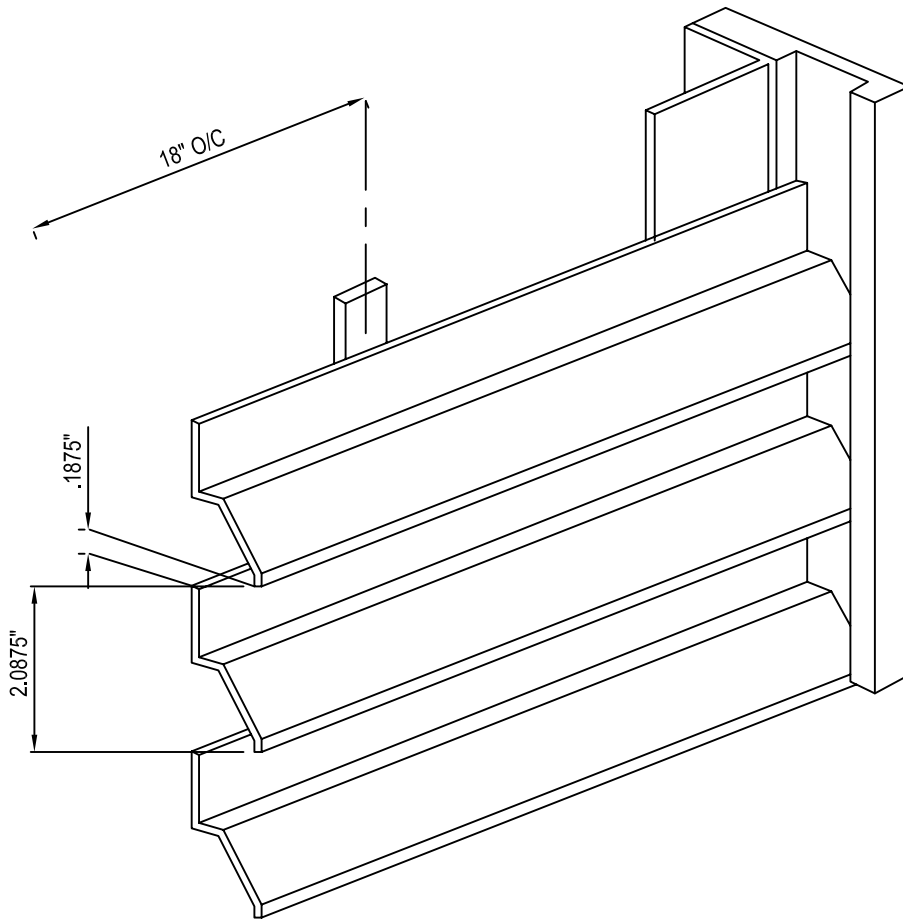

NOTES:

1. INSTALLATION TO BE COMPLETED IN ACCORDANCE WITH MANUFACTURER'S SPECIFICATIONS.
2. DO NOT SCALE DRAWINGS.

ECLIPSE STAINLESS STEEL

80% DIRECT VISUAL SCREENING