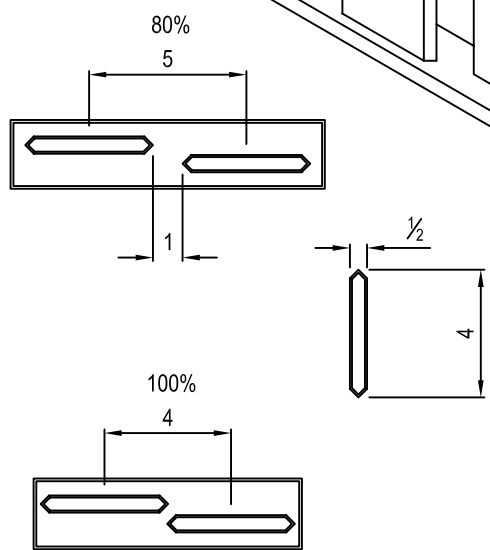

AMETCO MANUFACTURING CORPORATION
 4326 HAMANN PARKWAY P.O. BOX 1210
 WILLOUGHBY, OHIO 44096
 TOLL FREE: 1-800-321-7042
 PHONE: (440) 951-4300
 FAX: (440) 951-2542
 www.ametco.com

NOTES:

1. THE 4" ALUMINUM EXTRUSION CAN RUN EITHER HORIZORTALLY OR VERTICALLY.
2. INSTALLATION TO BE COMPLETED IN ACCORDANCE WITH MANUFACTURER'S SPECIFICATIONS.
3. ALL DIMENSIONS ARE CONSIDERED TRUE AND REFLECT MANUFACTURER'S SPECIFICATIONS.
4. AMETCO'S ALUMNIUM FENCING SYSTEM IS 100% MANUFACTURED IN THE UNITED STATES.
5. DO NOT SCALE DRAWINGS.
6. CONTRACTOR'S NOTE: FOR PRODUCT AND COMPANY INFORMATION VISIT www.CADdetails.com/info
 REFERENCE NUMBER 048-088