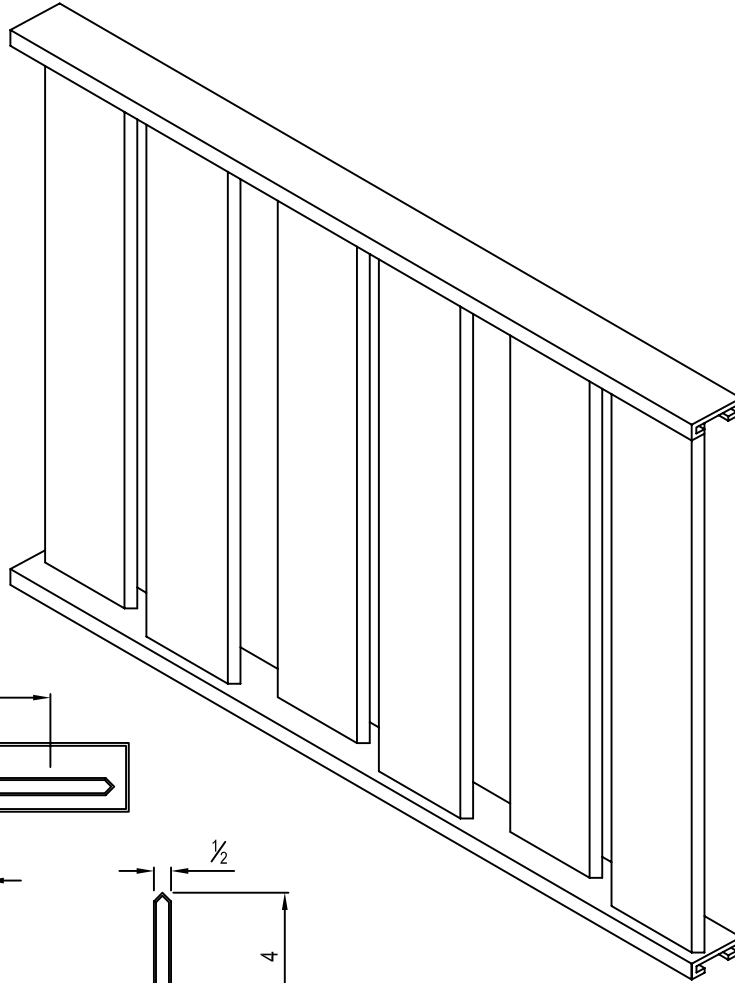

AMETCO MANUFACTURING CORPORATION
 4326 HAMANN PARKWAY P.O. BOX 1210
 WILLOUGHBY, OHIO 44096
 TOLL FREE: 1-800-321-7042
 PHONE: (440) 951-4300
 FAX: (440) 951-2542
 www.ametco.com

NOTES:

1. THE 4" ALUMINUM EXTRUSION CAN RUN EITHER HORIZORTALLY OR VERTICALLY.
2. INSTALLATION TO BE COMPLETED IN ACCORDANCE WITH MANUFACTURER'S SPECIFICATIONS.
3. ALL DIMENSIONS ARE CONSIDERED TRUE AND REFLECT MANUFACTURER'S SPECIFICATIONS.
4. AMETCO'S ALUMNIUM FENCING SYSTEM IS 100% MANUFACTURED IN THE UNITED STATES.
5. DO NOT SCALE DRAWINGS.
6. CONTRACTOR'S NOTE: FOR PRODUCT AND COMPANY INFORMATION VISIT www.CADdetails.com/info
 REFERENCE NUMBER 048-088