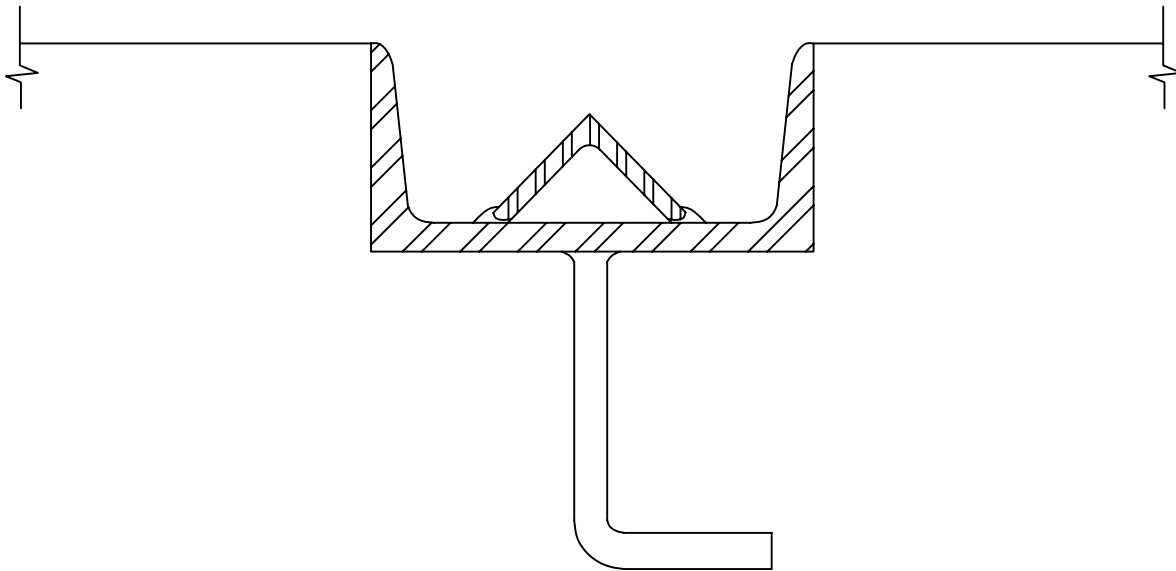

AMETCO MANUFACTURING CORPORATION
4326 HAMANN PARKWAY P.O. BOX 1210
WILLOUGHBY, OHIO 44096
800-321-7042 TOLL FREE
PHONE: (440) 951-4300
FAX: (440) 951-2542
www.ametco.com

NOTES:

1. INSTALLATION TO BE COMPLETED IN ACCORDANCE WITH MANUFACTURER'S SPECIFICATIONS.
2. DO NOT SCALE DRAWINGS.

V-WHEEL ROLLER GATE HARDWARE

RECESSED TRACK OPTION