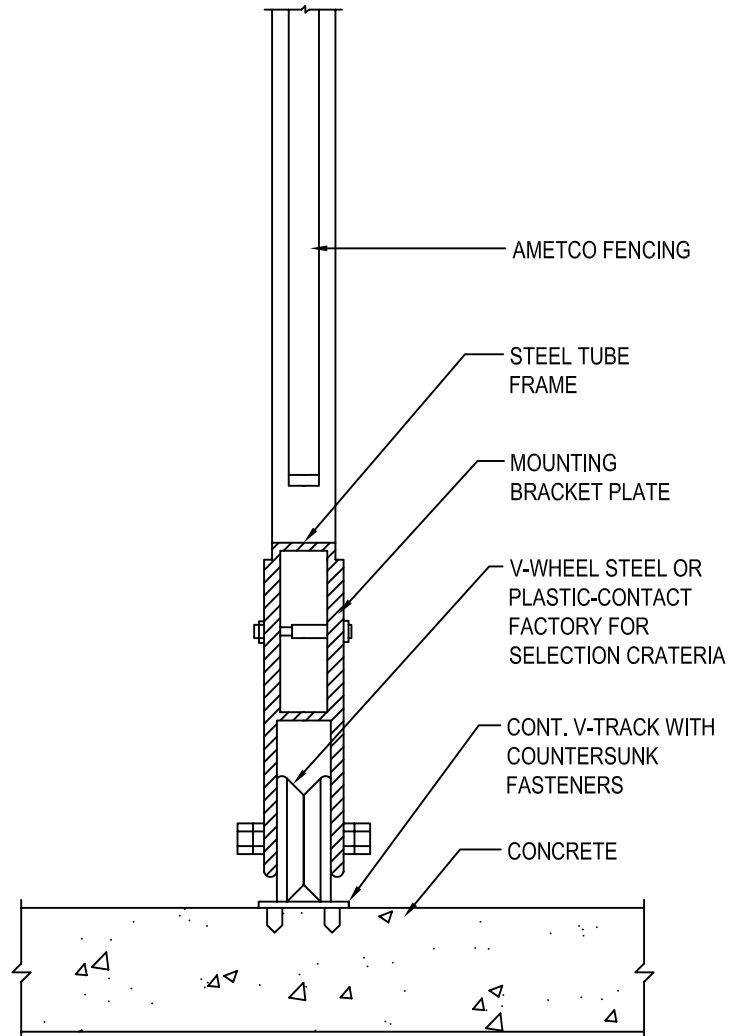

NOTES:

1. INSTALLATION TO BE COMPLETED IN ACCORDANCE WITH MANUFACTURER'S SPECIFICATIONS.
2. DO NOT SCALE DRAWINGS.

V-WHEEL ROLLER GATE HARDWARE

SINGLE WHEEL