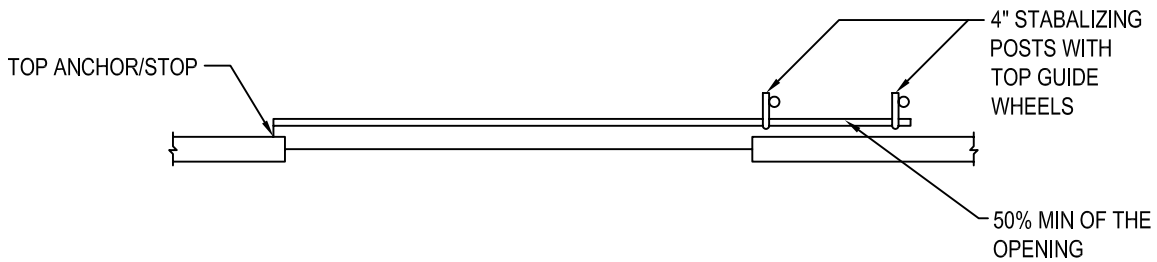

AMETCO MANUFACTURING CORPORATION  
4326 HAMANN PARKWAY P.O. BOX 1210  
WILLOUGHBY, OHIO 44096  
800-321-7042 TOLL FREE  
PHONE: (440) 951-4300  
FAX: (440) 951-2542  
www.ametco.com

TUBE STEEL GATE FRAME  
2" FOR 4" DIA. WHEELS FOR 500#  
2" FOR 6" DIA. WHEELS FOR 1200#  
3" FOR 6" DIA. WHEELS FOR 2500#

NOTES:

1. INSTALLATION TO BE COMPLETED IN ACCORDANCE WITH MANUFACTURER'S SPECIFICATIONS.
2. DO NOT SCALE DRAWINGS.

V-WHEEL ROLLER GATE

TOP VIEW