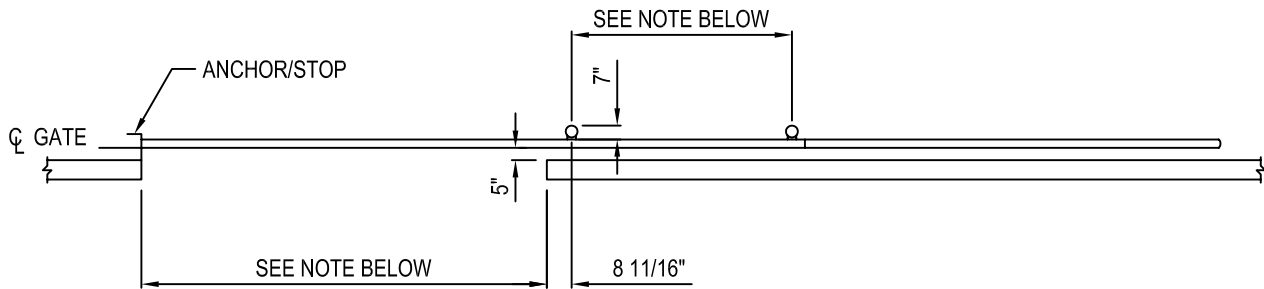

AMETCO MANUFACTURING CORPORATION
4326 HAMANN PARKWAY P.O. BOX 1210
WILLOUGHBY, OHIO 44096
800-321-7042 TOLL FREE
PHONE: (440) 951-4300
FAX: (440) 951-2542
www.ametco.com

NOTE: DISTANCE FOR OVERHANG POSTS IS 66% MIN. OF OPENING

NOTES:

1. INSTALLATION TO BE COMPLETED IN ACCORDANCE WITH MANUFACTURER'S SPECIFICATIONS.
2. DO NOT SCALE DRAWINGS.

ALUMINUM TRACK CANTILEVER GATE

PLAN VIEW