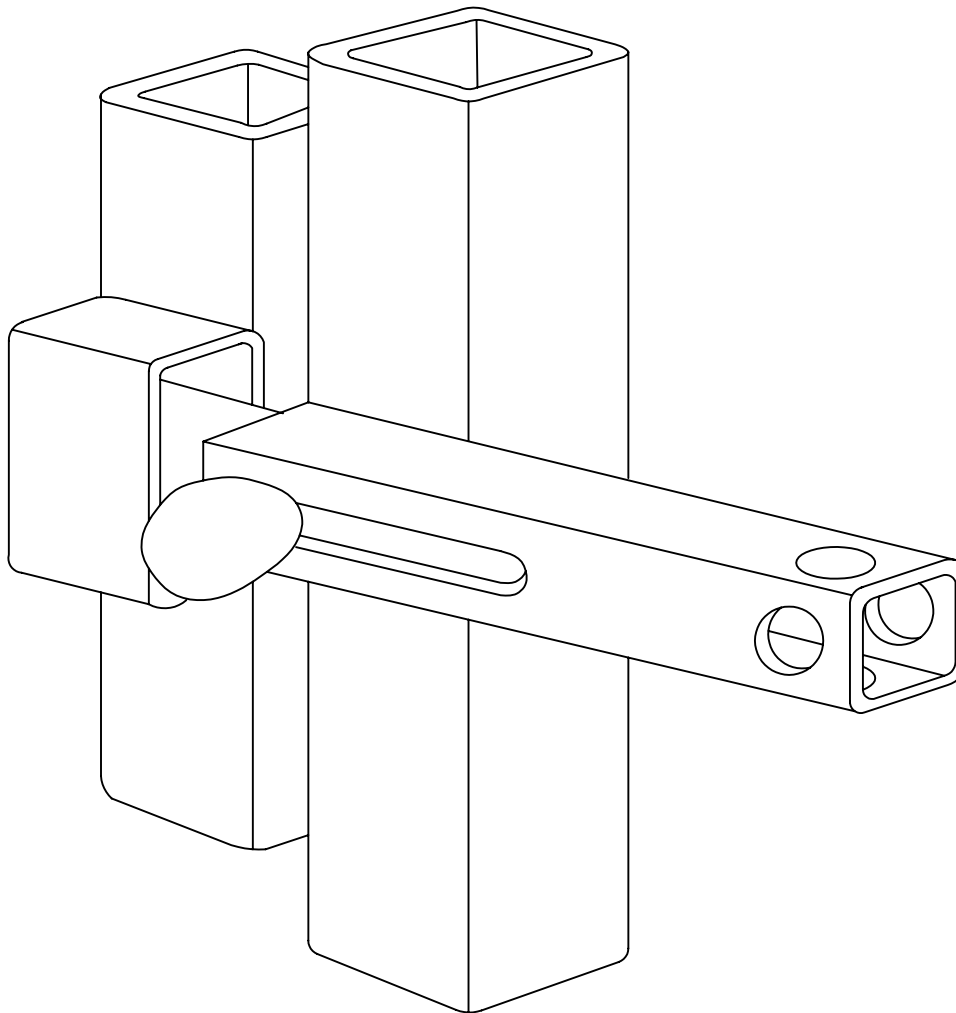

NOTES:

1. INSTALLATION TO BE COMPLETED IN ACCORDANCE WITH MANUFACTURER'S SPECIFICATIONS.
2. DO NOT SCALE DRAWINGS.

SLIDE BOLT

3/4" ROUND PADLOCKABLE