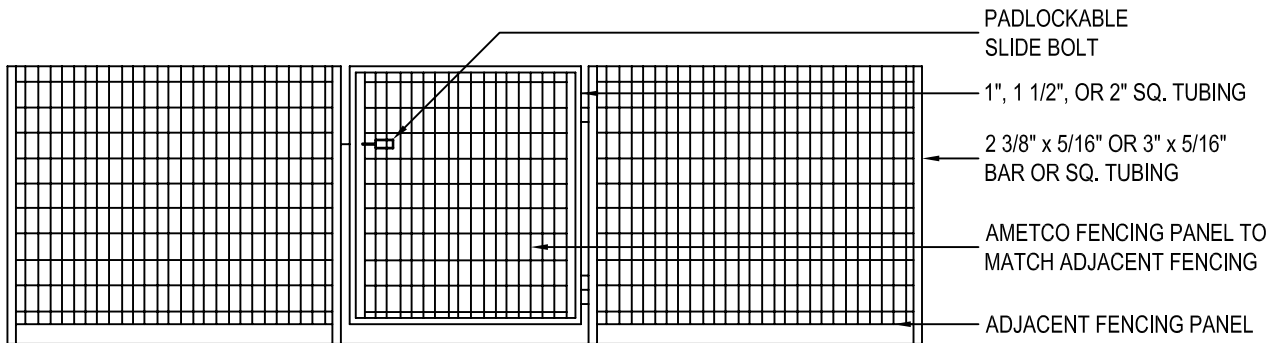

AMETCO MANUFACTURING CORPORATION  
4326 HAMANN PARKWAY P.O. BOX 1210  
WILLOUGHBY, OHIO 44096  
800-321-7042 TOLL FREE  
PHONE: (440) 951-4300  
FAX: (440) 951-2542  
www.ametco.com

NOTES:

1. INSTALLATION TO BE COMPLETED IN ACCORDANCE WITH MANUFACTURER'S SPECIFICATIONS.
2. DO NOT SCALE DRAWINGS.

**TYPICAL PEDESTRIAN SINGLE GATE**

N.T.S.