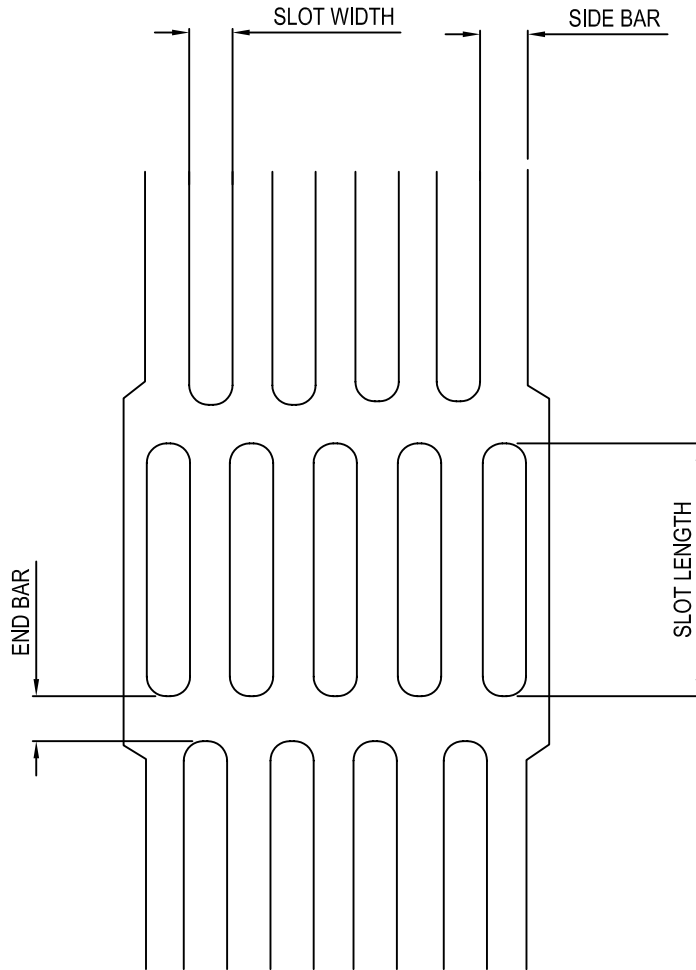

AMETCO MANUFACTURING CORPORATION  
4326 HAMANN PARKWAY P.O. BOX 1210  
WILLOUGHBY, OHIO 44096  
800-321-7042 TOLL FREE  
PHONE: (440) 951-4300  
FAX: (440) 951-2542  
www.ametco.com

**NOTES:**

1. INSTALLATION TO BE COMPLETED IN ACCORDANCE WITH MANUFACTURER'S SPECIFICATIONS.
2. DO NOT SCALE DRAWINGS.