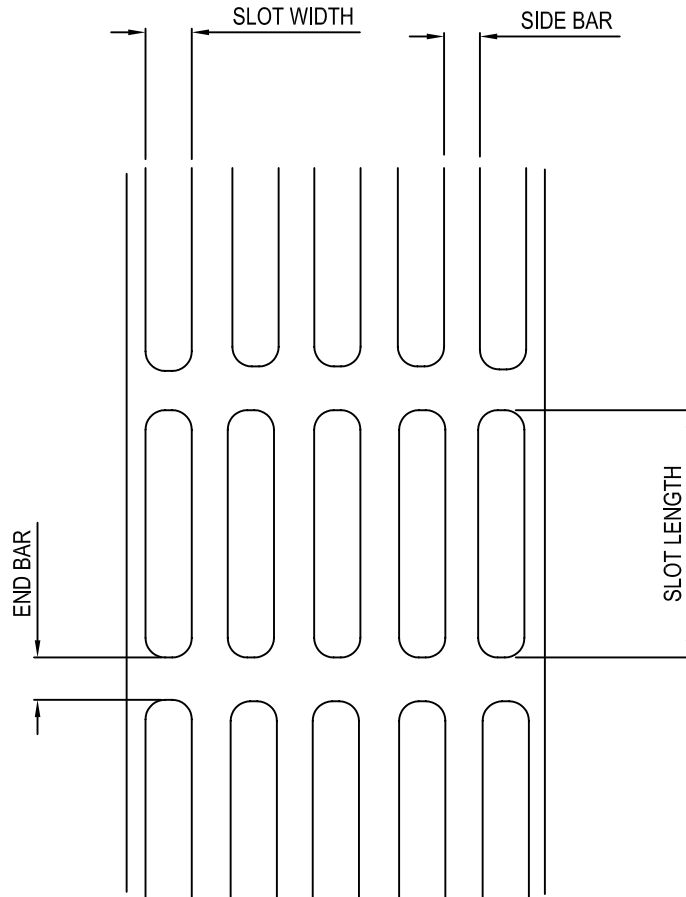

AMETCO MANUFACTURING CORPORATION
4326 HAMANN PARKWAY P.O. BOX 1210
WILLOUGHBY, OHIO 44096
800-321-7042 TOLL FREE
PHONE: (440) 951-4300
FAX: (440) 951-2542
www.ametco.com

NOTES:

1. INSTALLATION TO BE COMPLETED IN ACCORDANCE WITH MANUFACTURER'S SPECIFICATIONS.
2. DO NOT SCALE DRAWINGS.