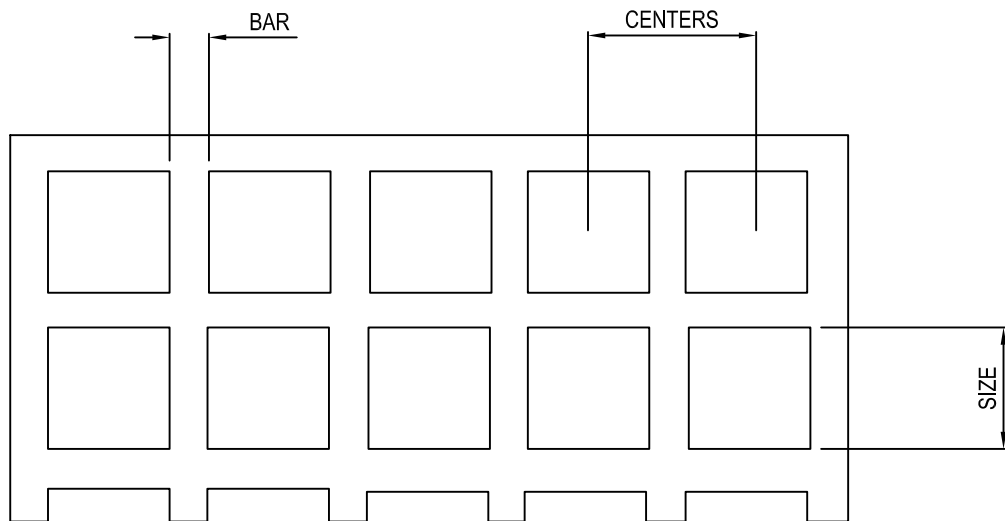

AMETCO MANUFACTURING CORPORATION
4326 HAMANN PARKWAY P.O. BOX 1210
WILLOUGHBY, OHIO 44096
800-321-7042 TOLL FREE
PHONE: (440) 951-4300
FAX: (440) 951-2542
www.ametco.com

NOTES:

1. INSTALLATION TO BE COMPLETED IN ACCORDANCE WITH MANUFACTURER'S SPECIFICATIONS.
2. DO NOT SCALE DRAWINGS.