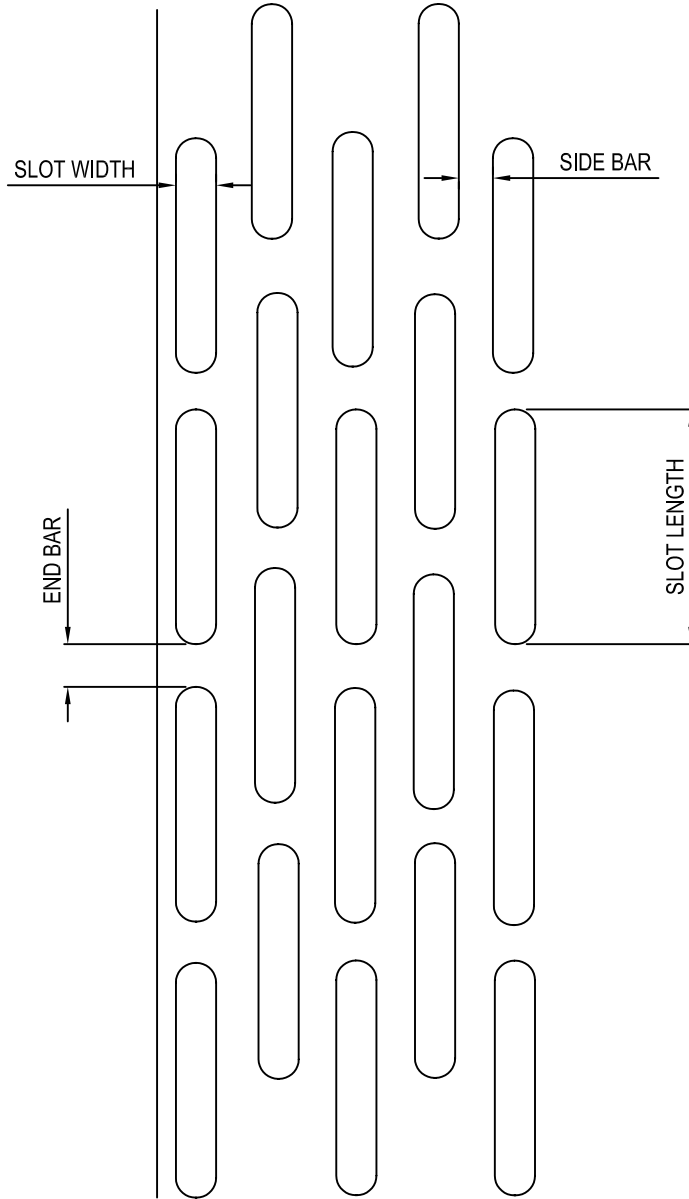

AMETCO MANUFACTURING CORPORATION
4326 HAMANN PARKWAY P.O. BOX 1210
WILLOUGHBY, OHIO 44096
800-321-7042 TOLL FREE
PHONE: (440) 951-4300
FAX: (440) 951-2542
www.ametco.com

NOTES:

1. INSTALLATION TO BE COMPLETED IN ACCORDANCE WITH MANUFACTURER'S SPECIFICATIONS.
2. DO NOT SCALE DRAWINGS.