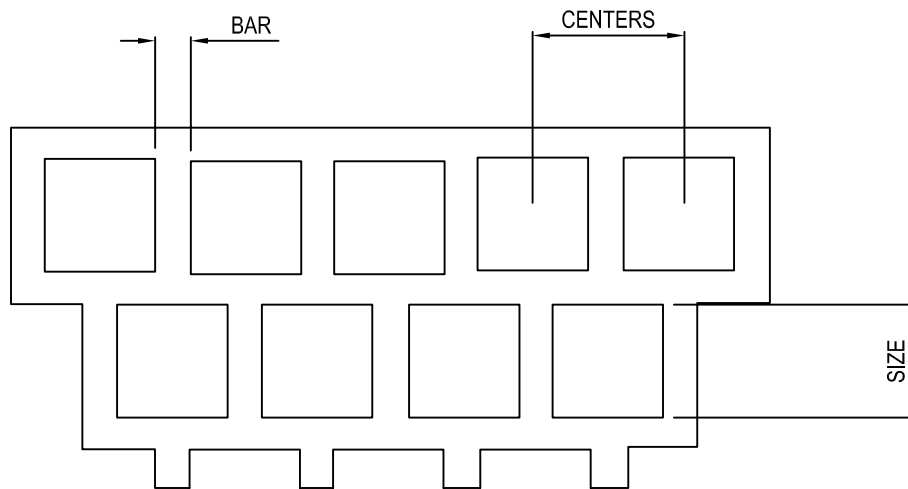

AMETCO MANUFACTURING CORPORATION
4326 HAMANN PARKWAY P.O. BOX 1210
WILLOUGHBY, OHIO 44096
800-321-7042 TOLL FREE
PHONE: (440) 951-4300
FAX: (440) 951-2542
www.ametco.com

NOTES:

1. INSTALLATION TO BE COMPLETED IN ACCORDANCE WITH MANUFACTURER'S SPECIFICATIONS.
2. DO NOT SCALE DRAWINGS.

SQUARE HOLE

STANDARD STAGGERED PATTERN