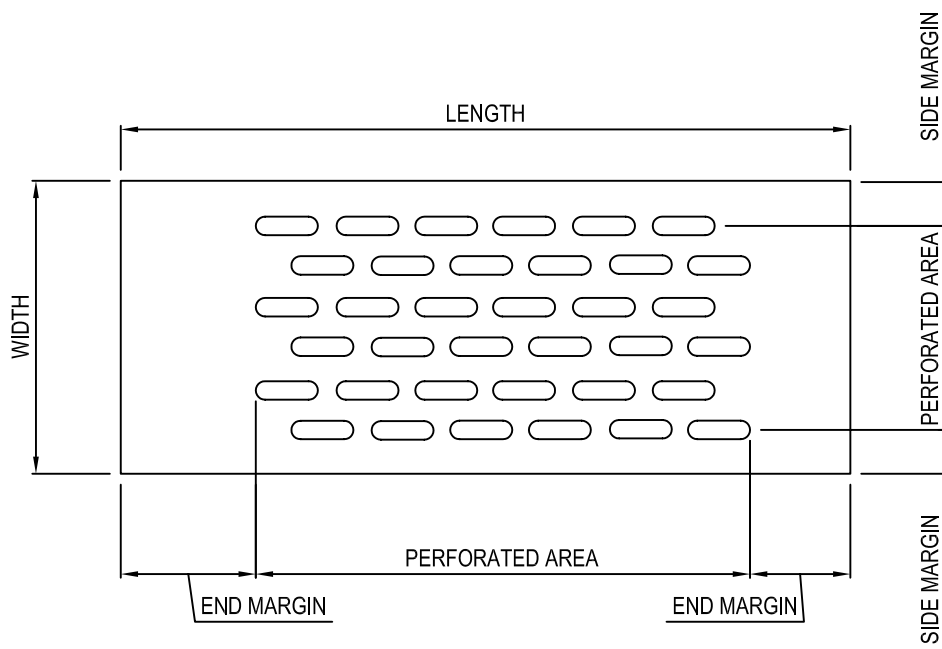

AMETCO MANUFACTURING CORPORATION
4326 HAMANN PARKWAY P.O. BOX 1210
WILLOUGHBY, OHIO 44096
800-321-7042 TOLL FREE
PHONE: (440) 951-4300
FAX: (440) 951-2542
www.ametco.com

NOTES:

1. INSTALLATION TO BE COMPLETED IN ACCORDANCE WITH MANUFACTURER'S SPECIFICATIONS.
2. DO NOT SCALE DRAWINGS.