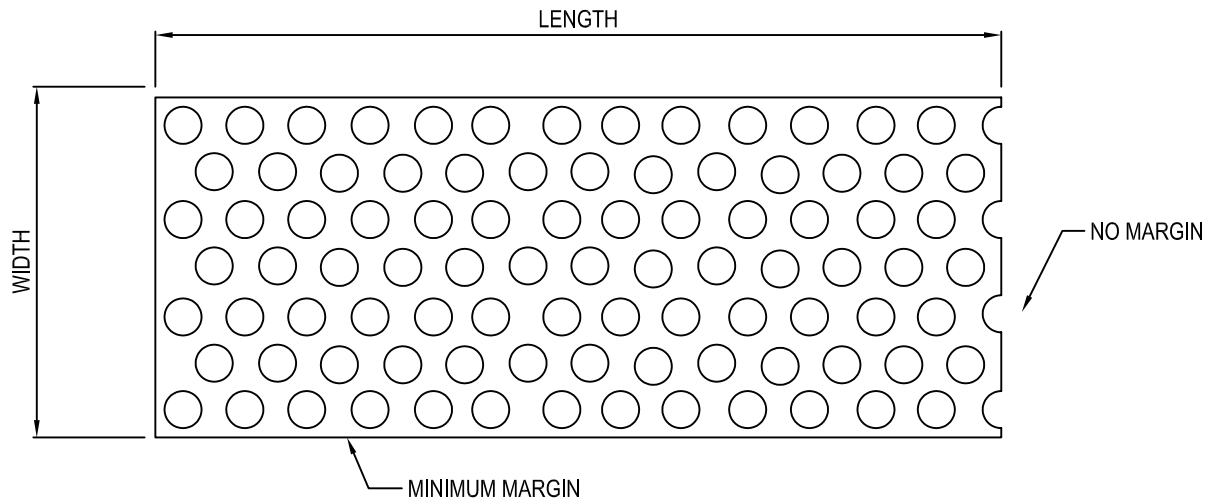

AMETCO MANUFACTURING CORPORATION
4326 HAMANN PARKWAY P.O. BOX 1210
WILLOUGHBY, OHIO 44096
800-321-7042 TOLL FREE
PHONE: (440) 951-4300
FAX: (440) 951-2542
www.ametco.com

NOTES:

1. INSTALLATION TO BE COMPLETED IN ACCORDANCE WITH MANUFACTURER'S SPECIFICATIONS.
2. DO NOT SCALE DRAWINGS.