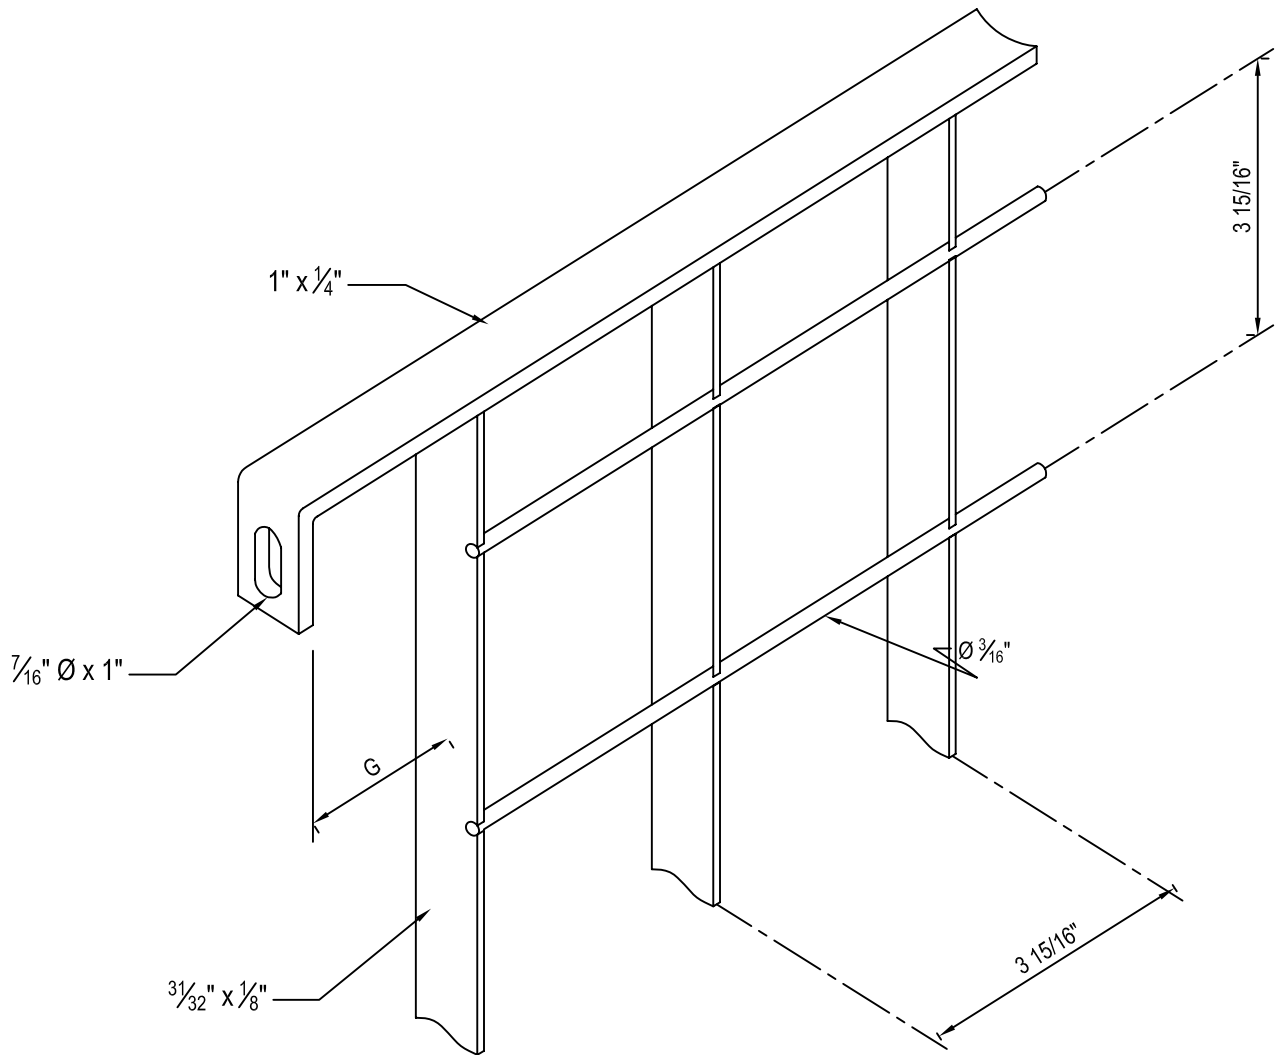

NOTES:

1. INSTALLATION TO BE COMPLETED IN ACCORDANCE WITH MANUFACTURER'S SPECIFICATIONS.
2. DO NOT SCALE DRAWINGS.
3. CONTRACTORS NOTE: FOR PRODUCT AND COMPANY INFORMATION VISIT www.CADdetails.com/info REFERENCE NUMBER 048-043.

STADIUM DESIGN

3-15/16" x 3-15/16" MESH