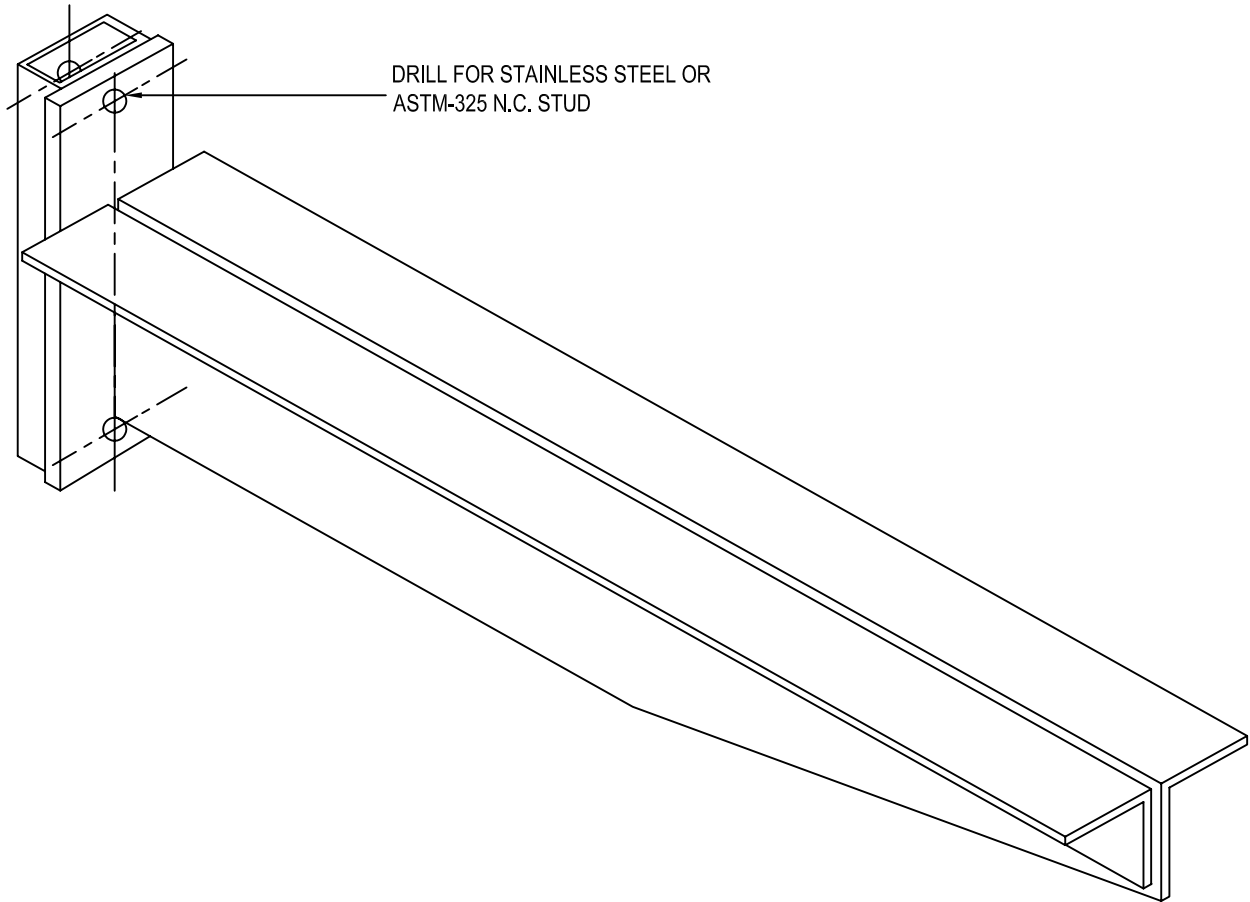

NOTES:

1. INSTALLATION TO BE COMPLETED IN ACCORDANCE WITH MANUFACTURER'S SPECIFICATIONS.
2. DO NOT SCALE DRAWINGS.

SUNSHADE HARDWARE

INTERMEDIATE OUTRIGGER FOR CURTAIN WALL MOUNTING