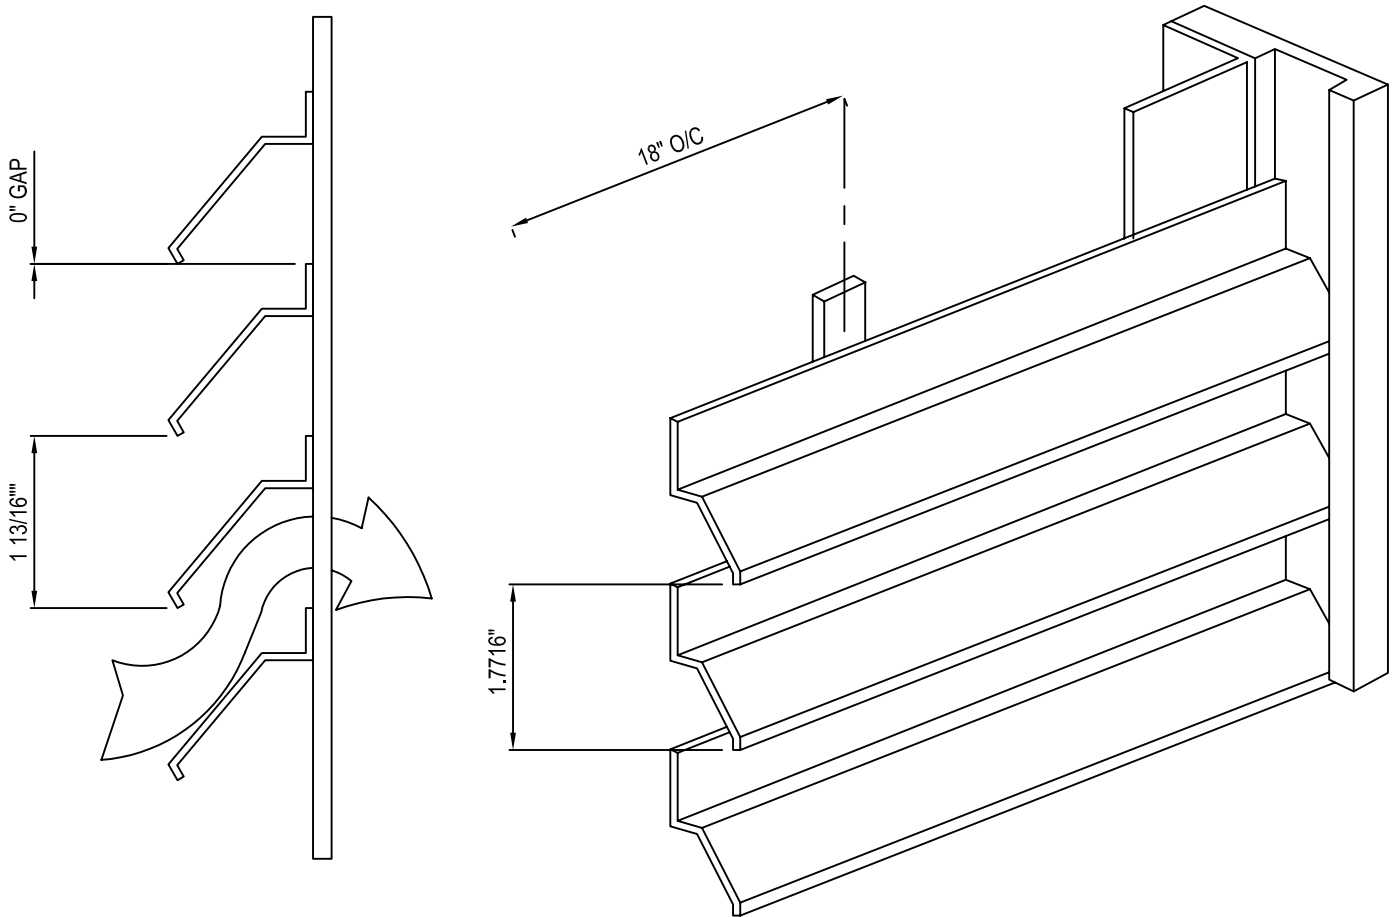

NOTES:

1. INSTALLATION TO BE COMPLETED IN ACCORDANCE WITH MANUFACTURER'S SPECIFICATIONS.
2. DO NOT SCALE DRAWINGS.

LOUVER SUNSHADE

STYLE 202