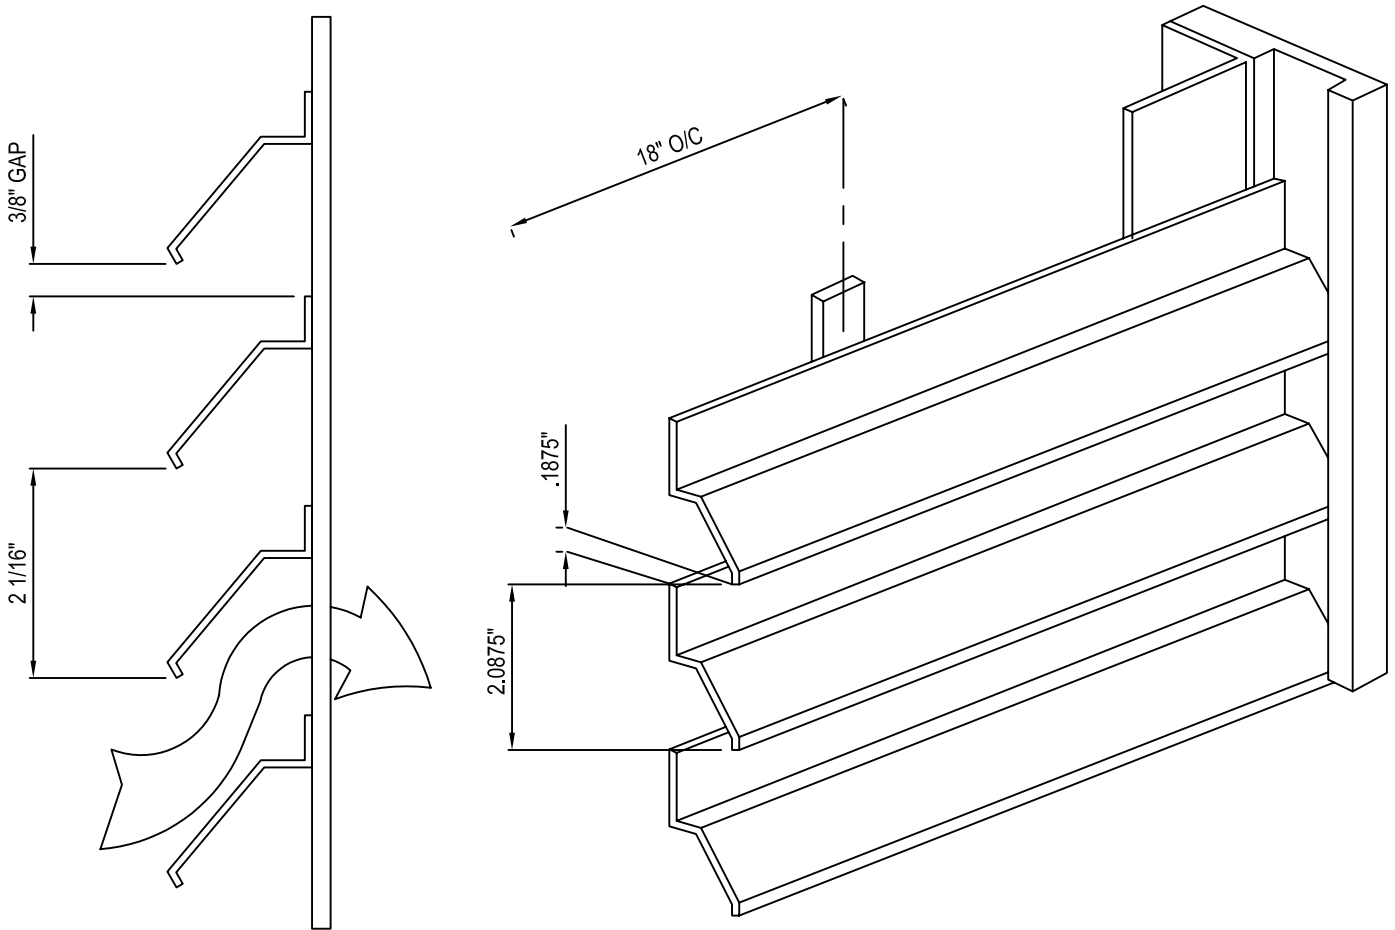

NOTES:

1. INSTALLATION TO BE COMPLETED IN ACCORDANCE WITH MANUFACTURER'S SPECIFICATIONS.
2. DO NOT SCALE DRAWINGS.

LOUVER SUNSHADE

STYLE 201