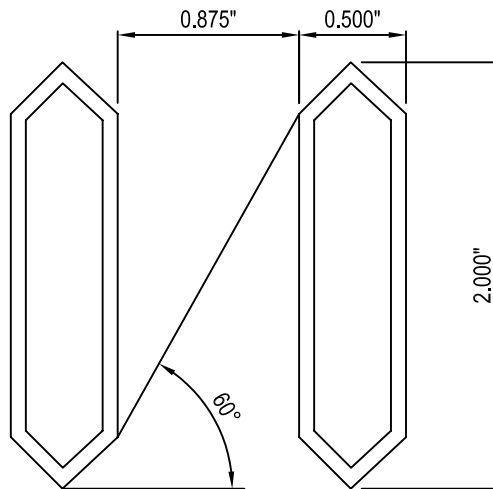

AMETCO MANUFACTURING CORPORATION  
4326 HAMANN PARKWAY P.O. BOX 1210  
WILLOUGHBY, OHIO 44096  
800-321-7042 TOLL FREE  
PHONE: (440) 951-4300  
FAX: (440) 951-2542  
www.ametco.com

**NOTES:**

1. INSTALLATION TO BE COMPLETED IN ACCORDANCE WITH MANUFACTURER'S SPECIFICATIONS.
2. DO NOT SCALE DRAWINGS.