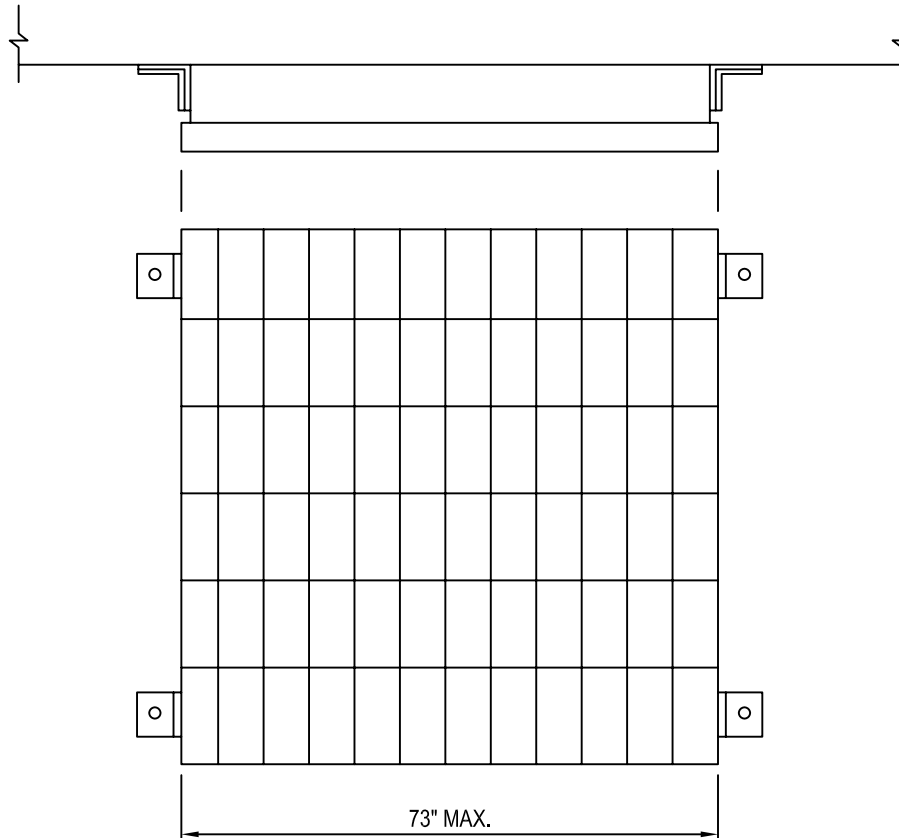

AMETCO MANUFACTURING CORPORATION
4326 HAMANN PARKWAY P.O. BOX 1210
WILLOUGHBY, OHIO 44096
800-321-7042 TOLL FREE
PHONE: (440) 951-4300
FAX: (440) 951-2542
www.ametco.com

NOTES:

1. INSTALLATION TO BE COMPLETED IN ACCORDANCE WITH MANUFACTURER'S SPECIFICATIONS.
2. DO NOT SCALE DRAWINGS.

FACE MOUNTED WINDOW GUARD

N.T.S.