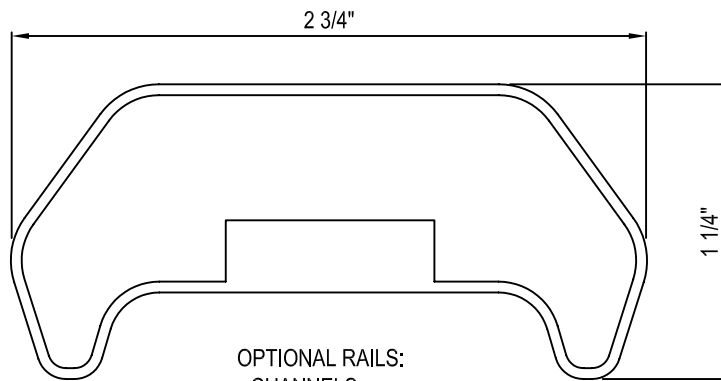

AMETCO MANUFACTURING CORPORATION  
4326 HAMANN PARKWAY P.O. BOX 1210  
WILLOUGHBY, OHIO 44096  
800-321-7042 TOLL FREE  
PHONE: (440) 951-4300  
FAX: (440) 951-2542  
www.ametco.com

- OPTIONAL RAILS:
- CHANNELS
  - RECTANGULAR TUBE
  - SQUARE TUBE

NOTES:

1. INSTALLATION TO BE COMPLETED IN ACCORDANCE WITH MANUFACTURER'S SPECIFICATIONS.
2. DO NOT SCALE DRAWINGS.